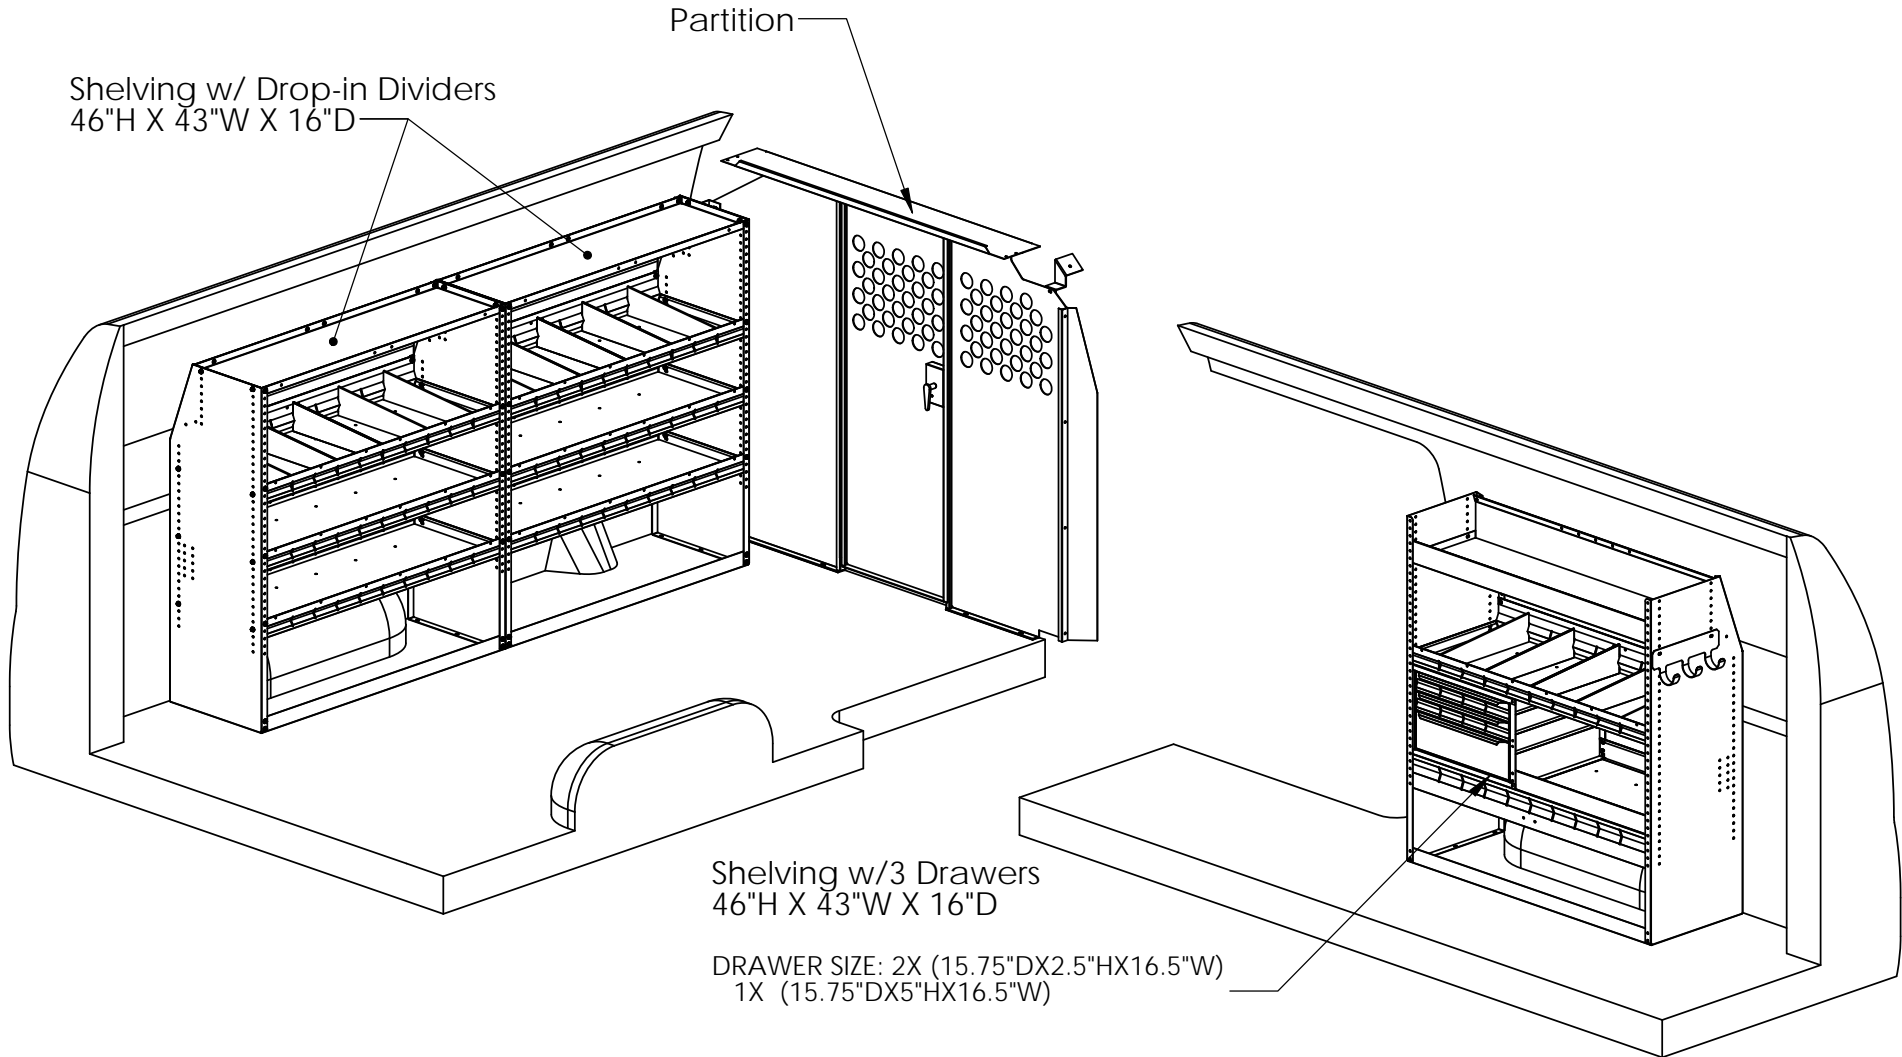

THE INFORMATION CONTAINED IN THIS DRAWING IS THE SOLE PROPERTY OF HARBOR TRUCK BODIES. ANY REPRODUCTION IN PART OR WHOLE WITHOUT THE WRITTEN PERMISSION OF HARBOR TRUCK BODIES IS PROHIBITED.

HARBOR TRUCK BODIES PLUS PACKAGE FOR CHEVY VAN

UNLESS OTHERWISE SPECIFIED
DIMENSIONS ARE IN INCHES
TOLERANCES ARE:
DECIMALS ANGLES FRACTIONS
X = +/- .1 X = +/- 1° +/- 1/32"
.XX = +/- .03

SIZE	DESCRIPTION	DRAWN		DATE	
A	Harbor Van Chevy Plus	JH		03/23/12	
Installed Weight	328 lbs.	FINISH	Epoxy Primed		