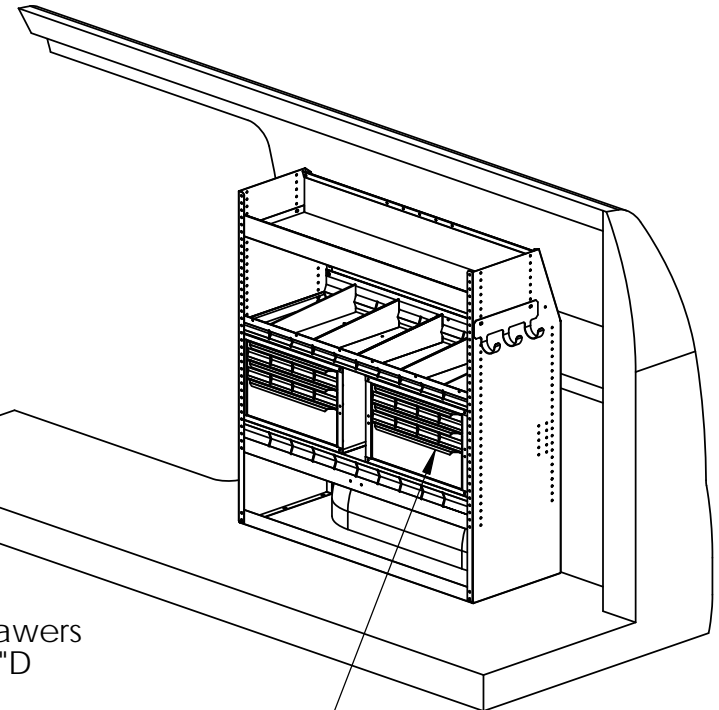

HARBOR TRUCK BODIES

GENERAL SERVICE OPTION FOR CHEVY VAN

Shelving w/ Bottom Door
46"H x 43"W x 16"D

COMPARTMENT SIZE: (43"WX12"HX16"D)
OPENING SIZE: (9.5"HX41"W)

Shelving w/ Drop-in Dividers
46"H x 43"W x 16"D

Partition

Shelving w/6 Drawers
46"H x 43"W x 16"D

DRAWER SIZE: 4X (15.75"DX2.5"HX16.5"W)
2X (15.75"DX5"HX16.5"W)

THE INFORMATION CONTAINED IN THIS DRAWING IS THE SOLE PROPERTY OF HARBOR TRUCK BODIES. ANY REPRODUCTION IN PART OR WHOLE WITHOUT THE WRITTEN PERMISSION OF HARBOR TRUCK BODIES IS PROHIBITED.

UNLESS OTHERWISE SPECIFIED
DIMENSIONS ARE IN INCHES
TOLERANCES ARE:
DECIMALS ANGLES FRACTIONS
X = +/- .1 X = +/- 1° +/- 1/32"
XX = +/- .03

| SIZE | DESCRIPTION | FINISH | DRAWN | DATE |
|------------------|----------------------------------|--------------|-------|----------|
| A | Harbor Van Chevy General Service | Epoxy Primed | KB | 05/24/12 |
| Installed Weight | 365 lbs. | | | |