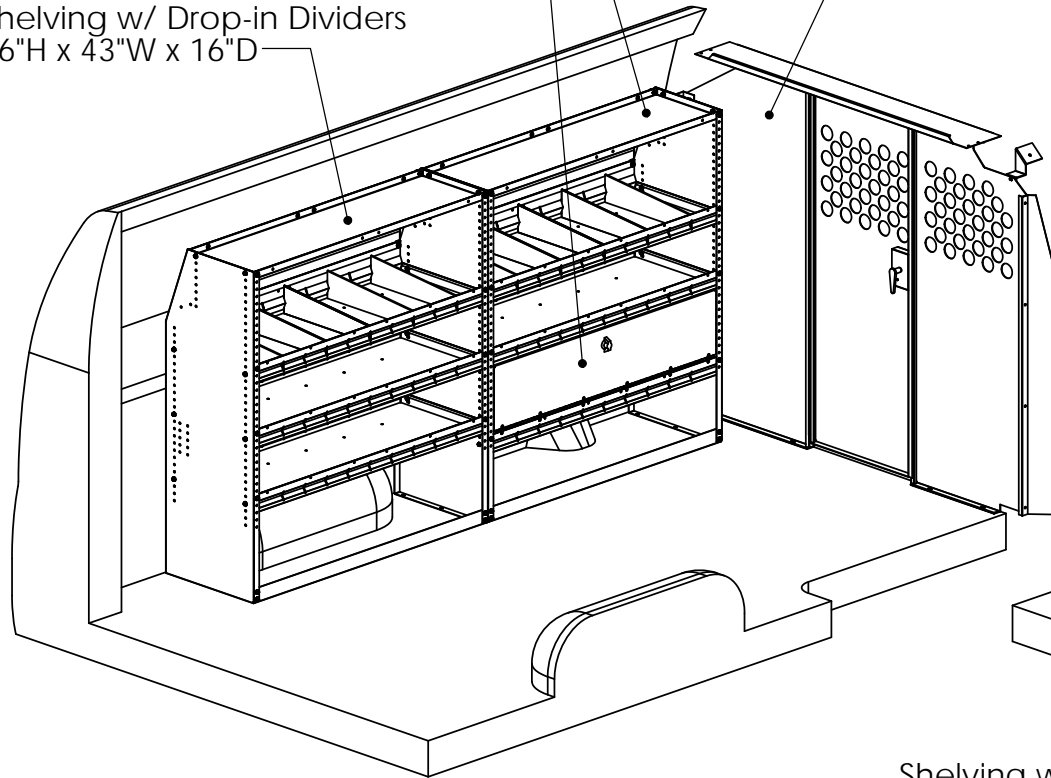

HARBOR TRUCK BODIES

GENERAL SERVICE OPTION FOR CHEVY VAN

Shelving w/ Bottom Door
46"H x 43"W x 16"D

COMPARTMENT SIZE: (43"WX12"HX16"D)
OPENING SIZE: (9.5"HX41"W)

Shelving w/ Drop-in Dividers
46"H x 43"W x 16"D

Partition

Shelving w/6 Drawers
46"H x 43"W x 16"D

DRAWER SIZE: 4X (15.75"DX2.5"HX16.5"W)
2X (15.75"DX5"HX16.5"W)

THE INFORMATION CONTAINED IN THIS DRAWING IS THE SOLE PROPERTY OF HARBOR TRUCK BODIES. ANY REPRODUCTION IN PART OR WHOLE WITHOUT THE WRITTEN PERMISSION OF HARBOR TRUCK BODIES IS PROHIBITED.

UNLESS OTHERWISE SPECIFIED
DIMENSIONS ARE IN INCHES
TOLERANCES ARE:
DECIMALS ANGLES FRACTIONS
X = +/- .1 X = +/- 1° +/- 1/32"
XX = +/- .03

| SIZE | DESCRIPTION | FINISH | DRAWN | DATE |
|------------------|----------------------------------|--------------|-------|----------|
| A | Harbor Van Chevy General Service | Epoxy Primed | KB | 05/24/12 |
| Installed Weight | 365 lbs. | | | |