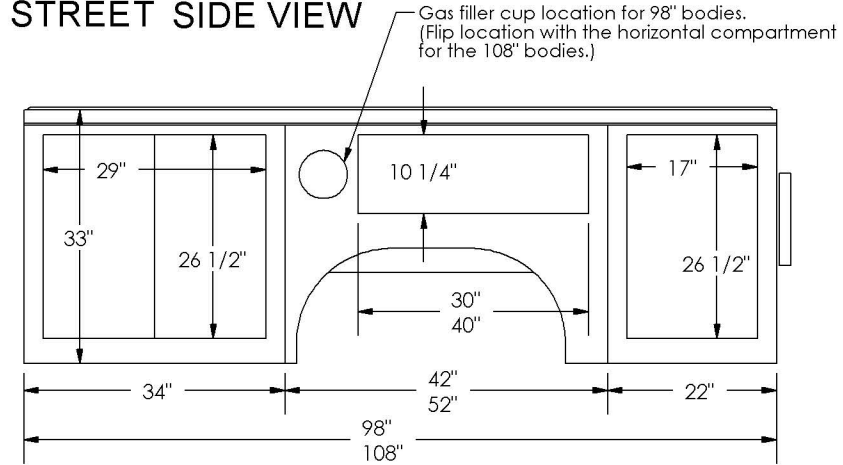

# CHEVY/GM 8-FT & 9-FT HAULER DIMENSIONS

Last Update: 4/7/2015

STANDARD CLOSE-TOP  
LOW PROFILE

STREET SIDE VIEW

REAR VIEW

NOTE:

- 1) DOOR COMPARTMENT DIMENSIONS ARE THE CLEAR DOOR OPENING.
- 2) TOP DIMENSIONS ONLY APPLIES TO 8-FT BODIES (SRW/DRW).
- 3) BOTTOM DIMENSIONS ONLY APPLIES TO 9-FT BODIES (DRW/GTY).