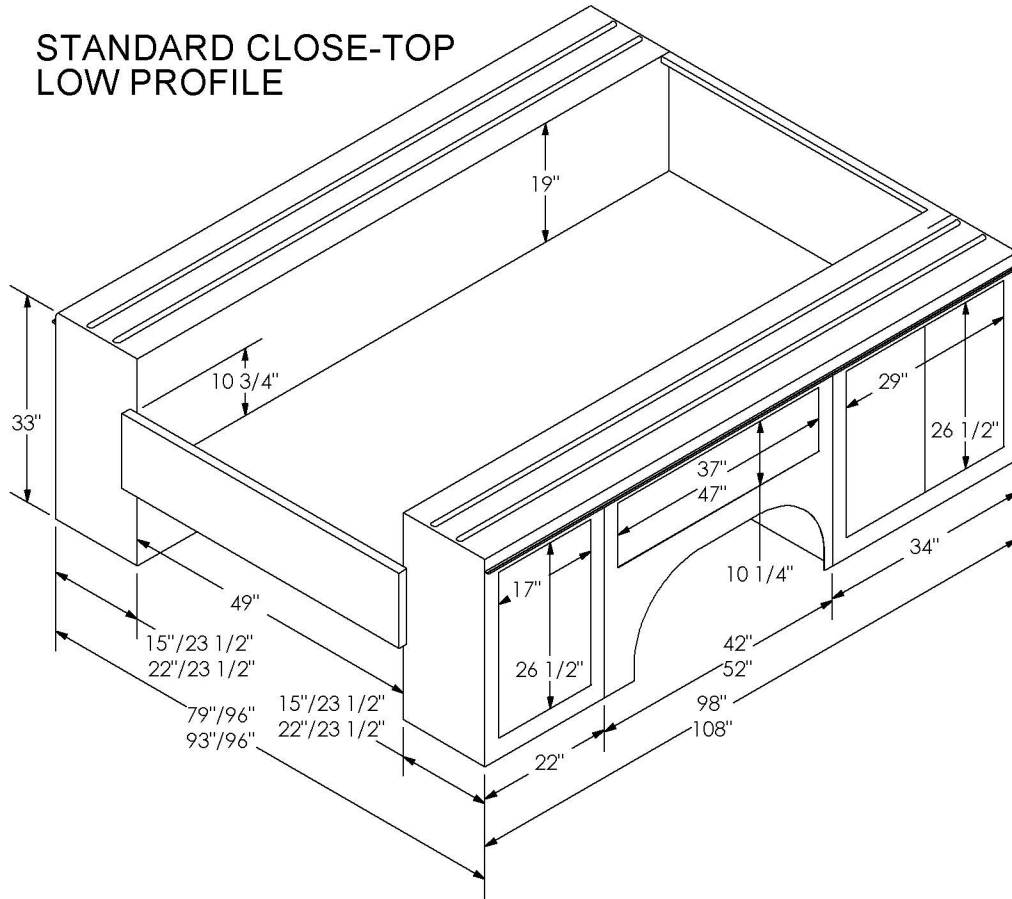

# CHEVY/GM 8-FT & 9-FT HAULER DIMENSIONS

Last Update: 4/7/2015

STANDARD CLOSE-TOP  
LOW PROFILE

STREET SIDE VIEW

REAR VIEW

NOTE:

- 1) DOOR COMPARTMENT DIMENSIONS ARE THE CLEAR DOOR OPENING.
- 2) TOP DIMENSIONS ONLY APPLIES TO 8-FT BODIES (SRW/DRW).
- 3) BOTTOM DIMENSIONS ONLY APPLIES TO 9-FT BODIES (DRW/GTY).