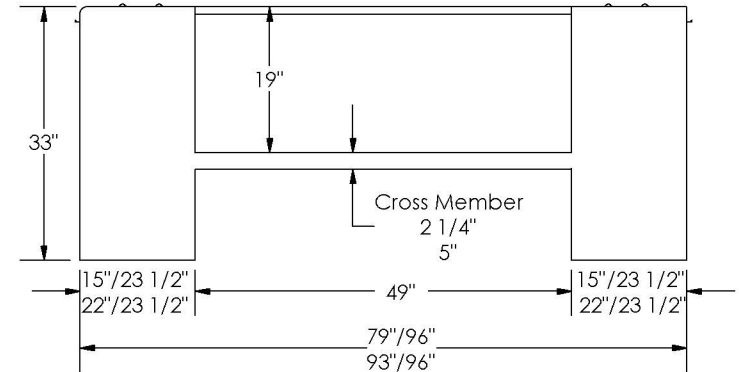

# CHEVY/GM 8-FT & 9-FT HAULER DIMENSIONS

Last Update: 4/7/2015

STANDARD CLOSE-TOP  
LOW PROFILE

STREET SIDE VIEW

REAR VIEW

NOTE:

- 1) DOOR COMPARTMENT DIMENSIONS ARE THE CLEAR DOOR OPENING.
- 2) TOP DIMENSIONS ONLY APPLIES TO 8-FT BODIES (SRW/DRW).
- 3) BOTTOM DIMENSIONS ONLY APPLIES TO 9-FT BODIES (DRW/GTY).