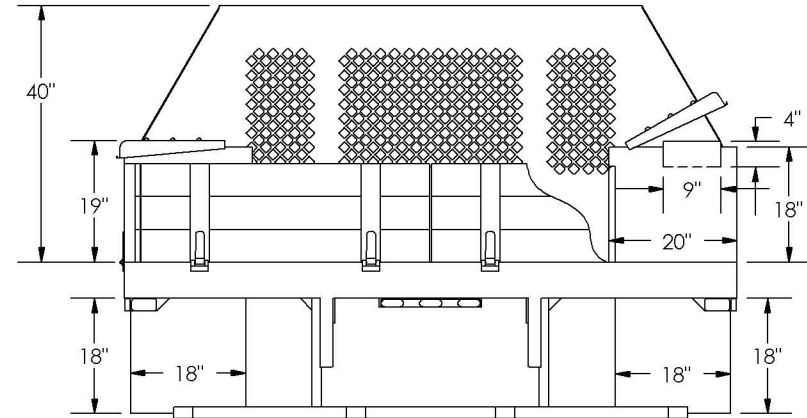

FORD CONTRACTOR DIMENSIONS

Last Update: 2/26/2015

EXTERIOR DIMENSIONS

REAR VIEW DIMENSIONS

12-FT SIDE VIEW DIMENSIONS

9-FT / 10-FT SIDE VIEW DIMENSIONS

NOTE:

- 1) DOOR COMPARTMENT DIMENSIONS ARE THE CLEAR DOOR OPENING.
- 2) STANDARD FORKLIFT LOADABLE RACK NOT SHOWN.
- 3) DRAWING ABOVE SHOWN WITH OPTIONAL UNDER BED BOXES.