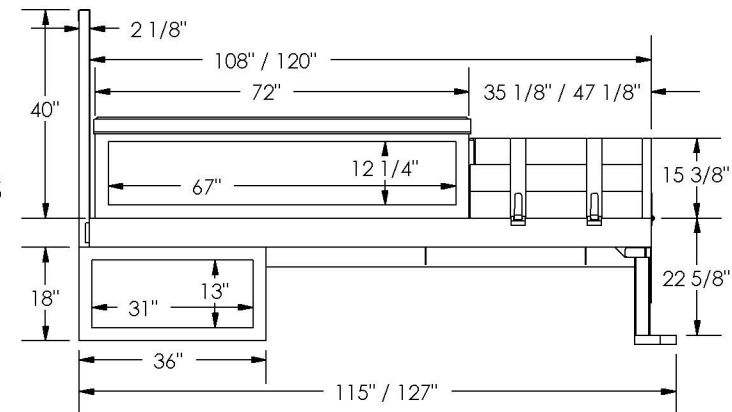

FORD CONTRACTOR DIMENSIONS

Last Update: 2/26/2015

EXTERIOR DIMENSIONS

REAR VIEW DIMENSIONS

12-FT SIDE VIEW DIMENSIONS

9-FT / 10-FT SIDE VIEW DIMENSIONS

NOTE:

- 1) DOOR COMPARTMENT DIMENSIONS ARE THE CLEAR DOOR OPENING.
- 2) STANDARD FORKLIFT LOADABLE RACK NOT SHOWN.
- 3) DRAWING ABOVE SHOWN WITH OPTIONAL UNDER BED BOXES.