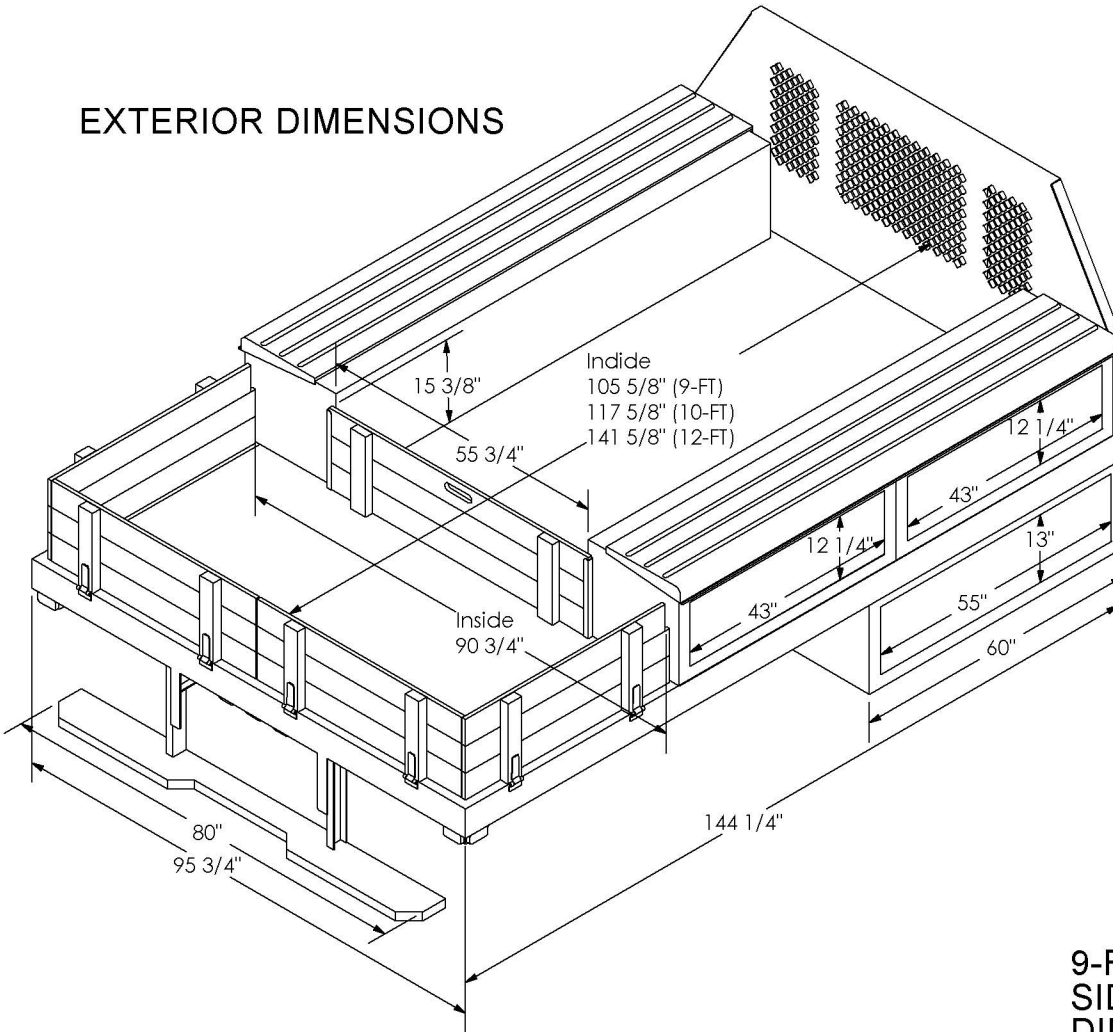

FORD CONTRACTOR DIMENSIONS

Last Update: 2/26/2015

EXTERIOR DIMENSIONS

REAR VIEW DIMENSIONS

12-FT SIDE VIEW DIMENSIONS

9-FT / 10-FT SIDE VIEW DIMENSIONS

NOTE:

- 1) DOOR COMPARTMENT DIMENSIONS ARE THE CLEAR DOOR OPENING.
- 2) STANDARD FORKLIFT LOADABLE RACK NOT SHOWN.
- 3) DRAWING ABOVE SHOWN WITH OPTIONAL UNDER BED BOXES.