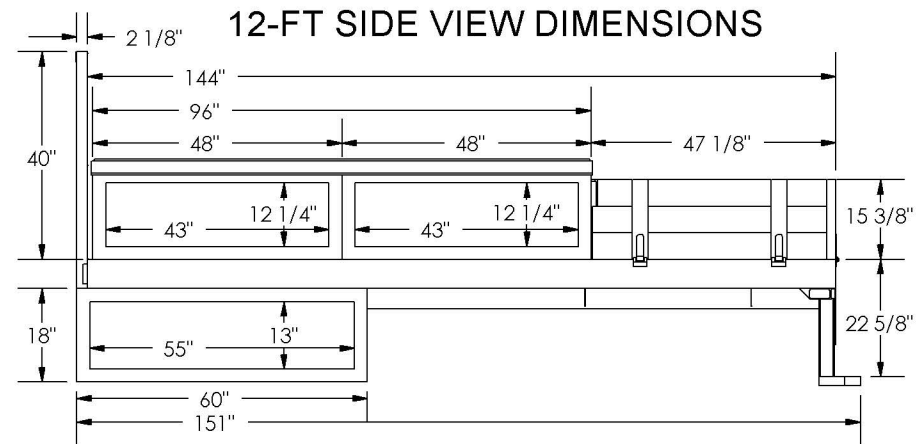

FORD CONTRACTOR DIMENSIONS

Last Update: 2/26/2015

EXTERIOR DIMENSIONS

REAR VIEW DIMENSIONS

12-FT SIDE VIEW DIMENSIONS

9-FT / 10-FT SIDE VIEW DIMENSIONS

NOTE:

- 1) DOOR COMPARTMENT DIMENSIONS ARE THE CLEAR DOOR OPENING.
- 2) STANDARD FORKLIFT LOADABLE RACK NOT SHOWN.
- 3) DRAWING ABOVE SHOWN WITH OPTIONAL UNDER BED BOXES.