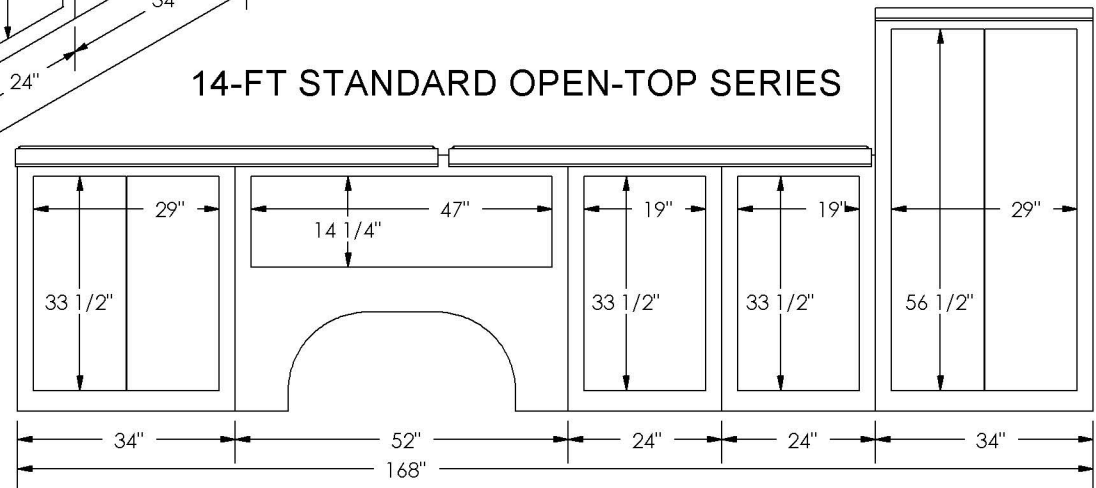

FORD 11-FT & 14-FT WELDMASTER DIMENSIONS

11-FT STANDARD OPEN-TOP SERIES

14-FT STANDARD OPEN-TOP SERIES

NOTE:

- 1) DOOR COMPARTMENT DIMENSIONS ARE THE CLEAR DOOR OPENING.
- 2) ALL DIMENSIONS SHOWN ARE STANDARD.