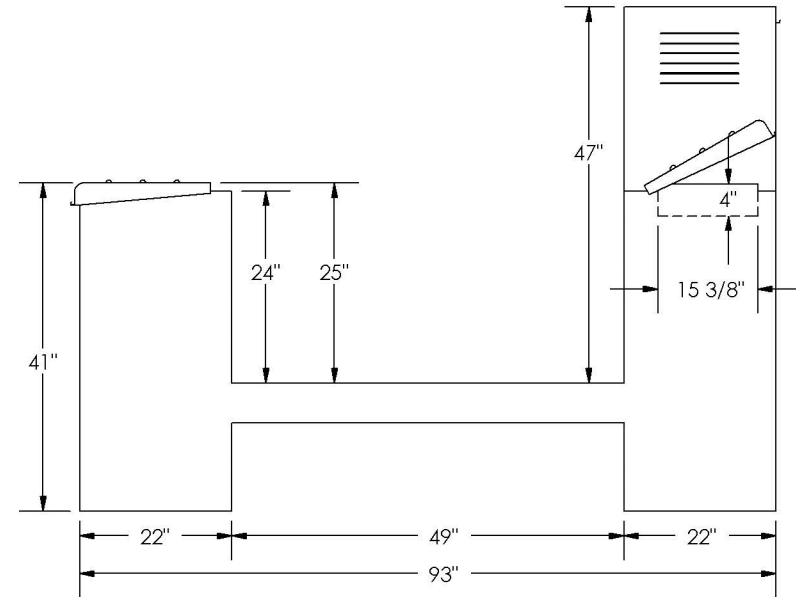

FORD 11-FT & 14-FT WELDMASTER DIMENSIONS

11-FT STANDARD OPEN-TOP SERIES

14-FT STANDARD OPEN-TOP SERIES

NOTE:

- 1) DOOR COMPARTMENT DIMENSIONS ARE THE CLEAR DOOR OPENING.
- 2) ALL DIMENSIONS SHOWN ARE STANDARD.