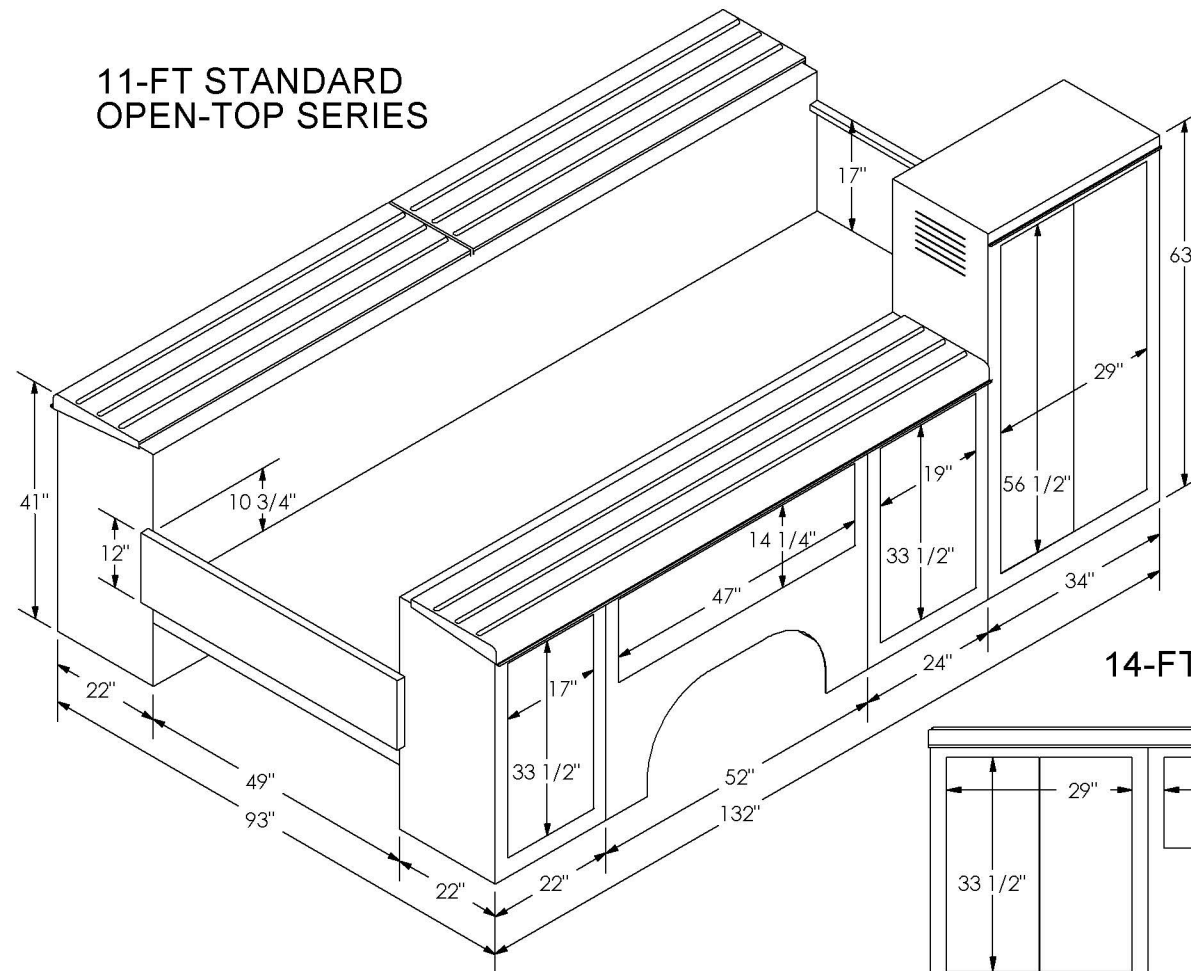

FORD 11-FT & 14-FT WELDMASTER DIMENSIONS

11-FT STANDARD OPEN-TOP SERIES

14-FT STANDARD OPEN-TOP SERIES

NOTE:

- 1) DOOR COMPARTMENT DIMENSIONS ARE THE CLEAR DOOR OPENING.
- 2) ALL DIMENSIONS SHOWN ARE STANDARD.