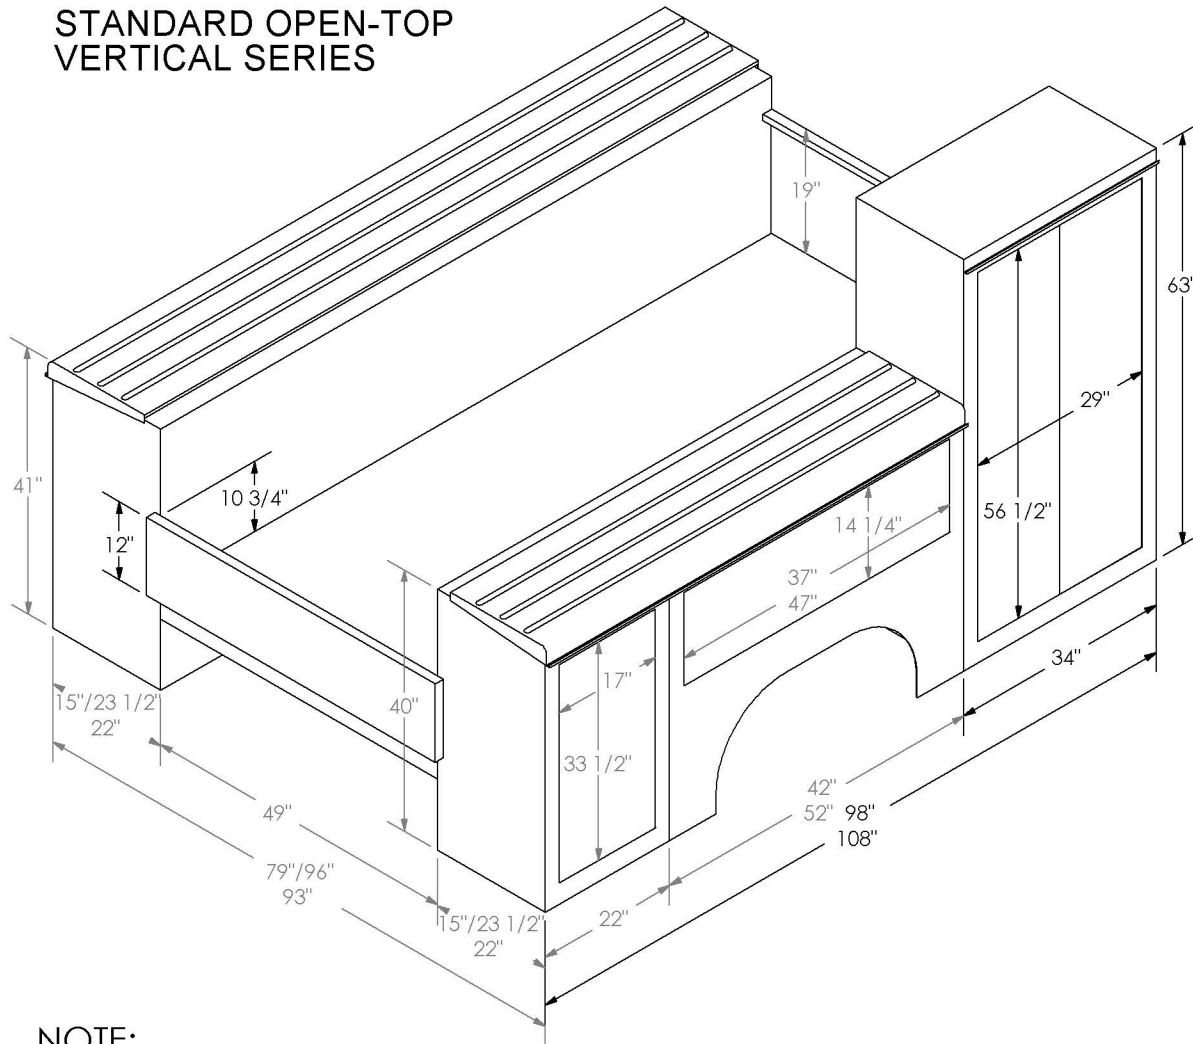

RAM 8-FT & 9-FT WELDMASTER DIMENSIONS

Last Update: 02/05/2015

STANDARD OPEN-TOP
VERTICAL SERIES

CLOSED-TOP
MODEL

OPEN-TOP
MODEL

- NOTE:
- 1) DOOR COMPARTMENT DIMENSIONS ARE THE CLEAR DOOR OPENING.
 - 2) TOP DIMENSIONS ONLY APPLIES TO 8-FT BODIES, BOTTOM DIMENSIONS ONLY APPLIES TO 9-FT BODIES.
 - 3) DIMENSIONS SHOWN WITH FORWARD SLASH ARE 56" CA SRW / DRW, AND 60" CA DRW / DRW GTY WIDE AXLE.