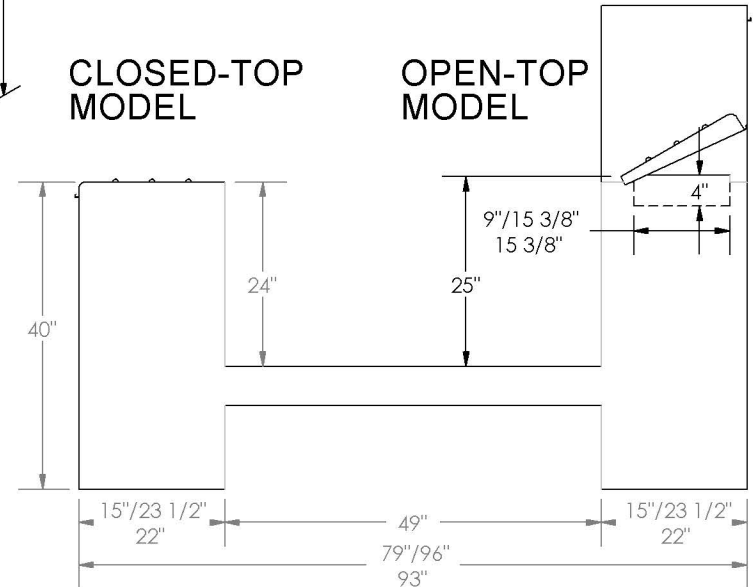

RAM 8-FT & 9-FT WELDMASTER DIMENSIONS

Last Update: 02/05/2015

STANDARD OPEN-TOP
VERTICAL SERIES

CLOSED-TOP
MODEL

OPEN-TOP
MODEL

- NOTE:
- 1) DOOR COMPARTMENT DIMENSIONS ARE THE CLEAR DOOR OPENING.
 - 2) TOP DIMENSIONS ONLY APPLIES TO 8-FT BODIES, BOTTOM DIMENSIONS ONLY APPLIES TO 9-FT BODIES.
 - 3) DIMENSIONS SHOWN WITH FORWARD SLASH ARE 56" CA SRW / DRW, AND 60" CA DRW / DRW GTY WIDE AXLE.