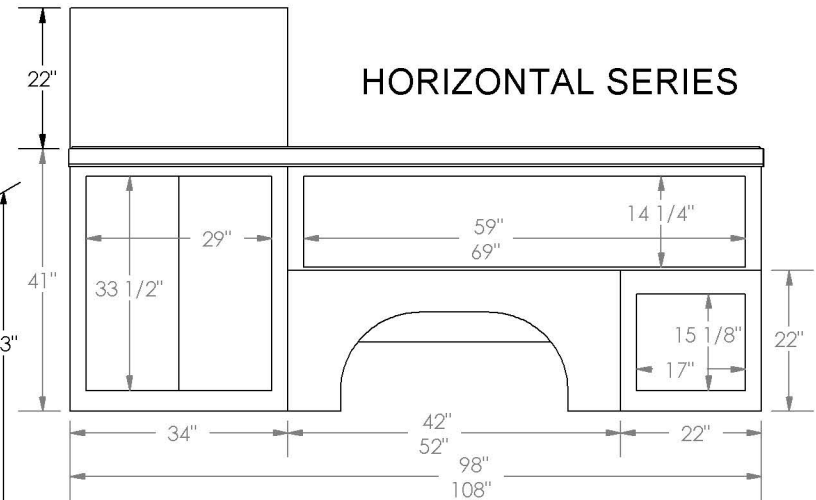

RAM 8-FT & 9-FT WELDMASTER DIMENSIONS

Last Update: 02/05/2015

STANDARD OPEN-TOP
VERTICAL SERIES

CLOSED-TOP
MODEL

OPEN-TOP
MODEL

- NOTE:
- 1) DOOR COMPARTMENT DIMENSIONS ARE THE CLEAR DOOR OPENING.
 - 2) TOP DIMENSIONS ONLY APPLIES TO 8-FT BODIES, BOTTOM DIMENSIONS ONLY APPLIES TO 9-FT BODIES.
 - 3) DIMENSIONS SHOWN WITH FORWARD SLASH ARE 56" CA SRW / DRW, AND 60" CA DRW / DRW GTY WIDE AXLE.