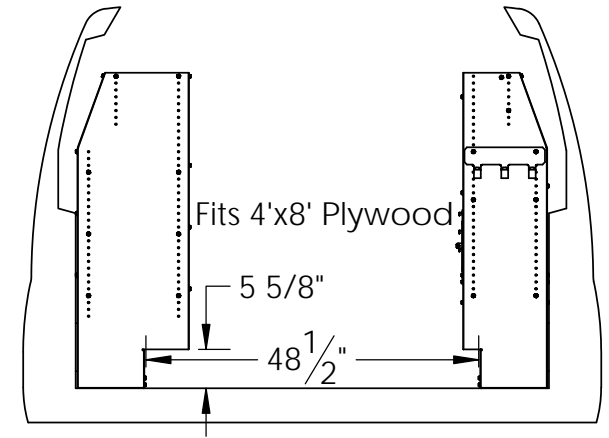

HARBOR TRUCK BODIES

GENERAL SERVICE OPTION FOR CHEVY VAN

Shelving w/ Bottom Door
46"H x 43"W x 16"D
COMPARTMENT SIZE: (43"WX12"HX16"D)
OPENING SIZE: (9.5"HX41"W)

Shelving w/ Drop-in Dividers
46"H x 43"W x 16"D

Partition

UNLESS OTHERWISE SPECIFIED
DIMENSIONS ARE IN INCHES
TOLERANCES ARE:
DECIMALS ANGLES FRACTIONS
X = +/- .1 X = +/- 1° +/- 1/32"
.XX = +/- .03

SIZE	DESCRIPTION	DRAWN	DATE
A	Harbor Van Chevy General Service Package	KB	03/23/16
Installed Weight	365 lbs.	FINISH	Epoxy Primed