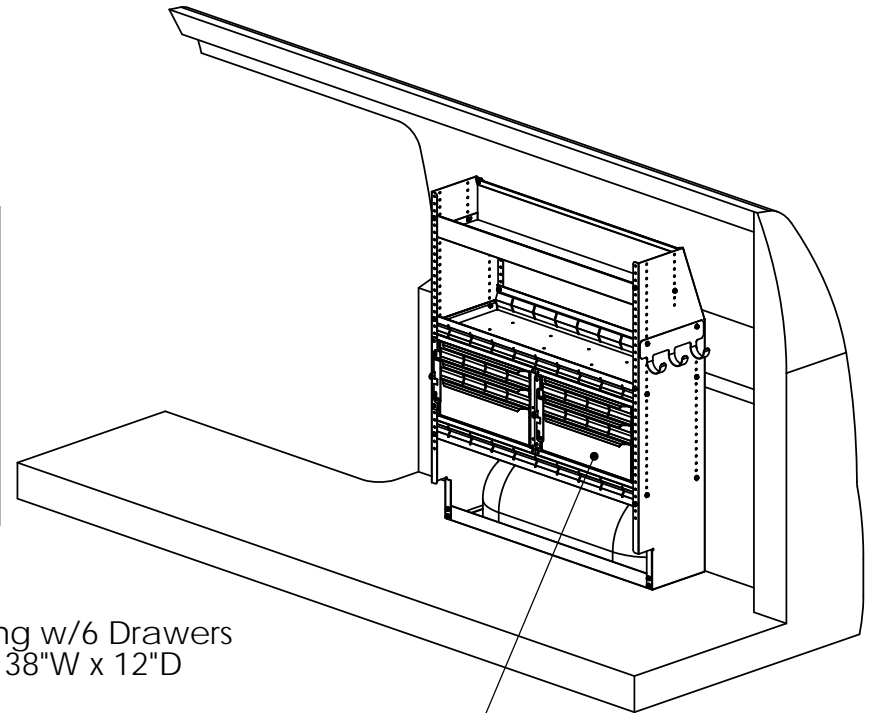

HARBOR TRUCK BODIES

GENERAL SERVICE OPTION FOR CHEVY VAN

Shelving w/ Bottom Door
46"H x 43"W x 16"D
COMPARTMENT SIZE: (43"WX12"HX16"D)
OPENING SIZE: (9.5"HX41"W)

Shelving w/ Drop-in Dividers
46"H x 43"W x 16"D

Partition

UNLESS OTHERWISE SPECIFIED
DIMENSIONS ARE IN INCHES
TOLERANCES ARE:
DECIMALS ANGLES FRACTIONS
X = +/- .1 X = +/- 1° +/- 1/32"
.XX = +/- .03

SIZE	DESCRIPTION	DRAWN	DATE
A	Harbor Van Chevy General Service Package	KB	03/23/16
Installed Weight	365 lbs.	FINISH	Epoxy Primed