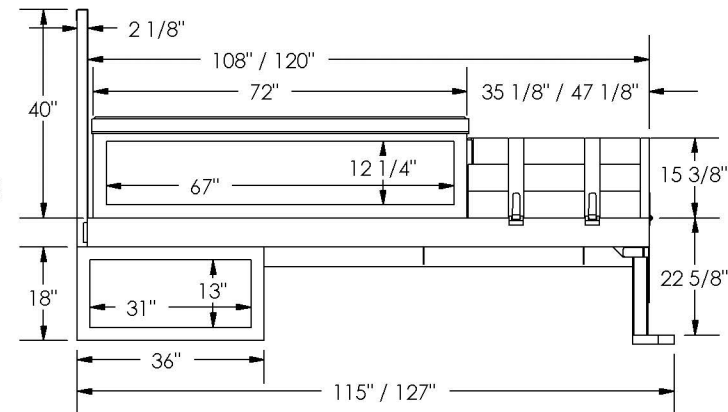

RAM CONTRACTOR DIMENSIONS

Last Update: 2/26/2015

EXTERIOR DIMENSIONS

REAR VIEW DIMENSIONS

12-FT SIDE VIEW DIMENSIONS

9-FT / 10-FT SIDE VIEW DIMENSIONS

NOTE:

- 1) DOOR COMPARTMENT DIMENSIONS ARE THE CLEAR DOOR OPENING.
- 2) STANDARD FORKLIFT LOADABLE RACK NOT SHOWN.
- 3) DRAWING ABOVE SHOWN WITH OPTIONAL UNDER BED BOXES.