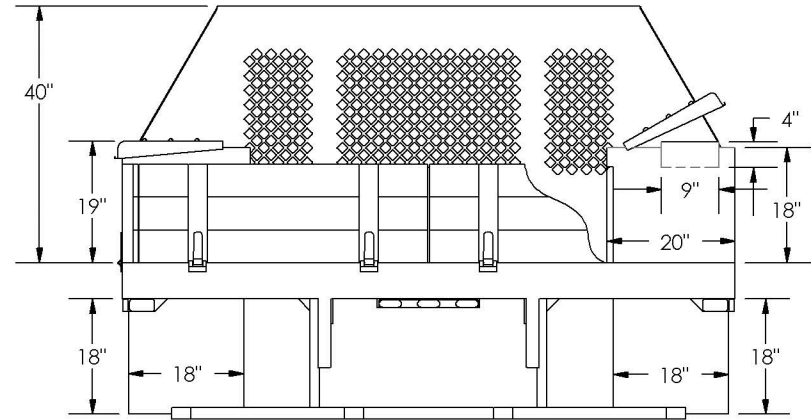

RAM CONTRACTOR DIMENSIONS

Last Update: 2/26/2015

EXTERIOR DIMENSIONS

REAR VIEW DIMENSIONS

12-FT SIDE VIEW DIMENSIONS

9-FT / 10-FT SIDE VIEW DIMENSIONS

NOTE:

- 1) DOOR COMPARTMENT DIMENSIONS ARE THE CLEAR DOOR OPENING.
- 2) STANDARD FORKLIFT LOADABLE RACK NOT SHOWN.
- 3) DRAWING ABOVE SHOWN WITH OPTIONAL UNDER BED BOXES.