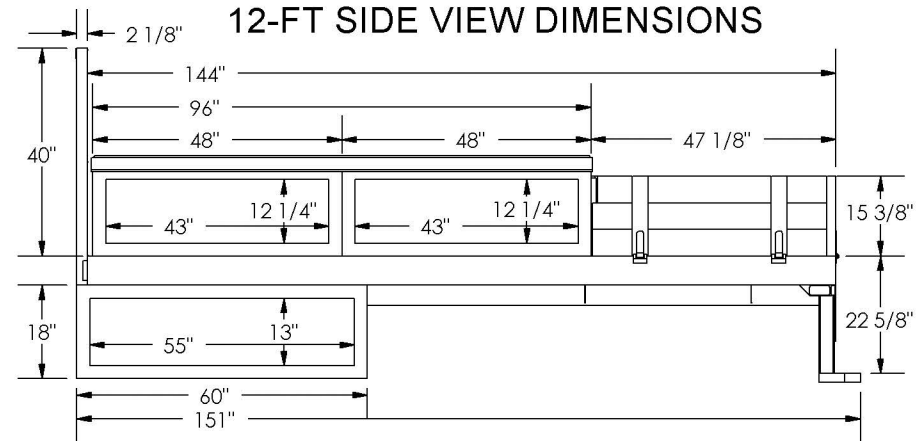

RAM CONTRACTOR DIMENSIONS

Last Update: 2/26/2015

EXTERIOR DIMENSIONS

REAR VIEW DIMENSIONS

12-FT SIDE VIEW DIMENSIONS

9-FT / 10-FT SIDE VIEW DIMENSIONS

NOTE:

- 1) DOOR COMPARTMENT DIMENSIONS ARE THE CLEAR DOOR OPENING.
- 2) STANDARD FORKLIFT LOADABLE RACK NOT SHOWN.
- 3) DRAWING ABOVE SHOWN WITH OPTIONAL UNDER BED BOXES.