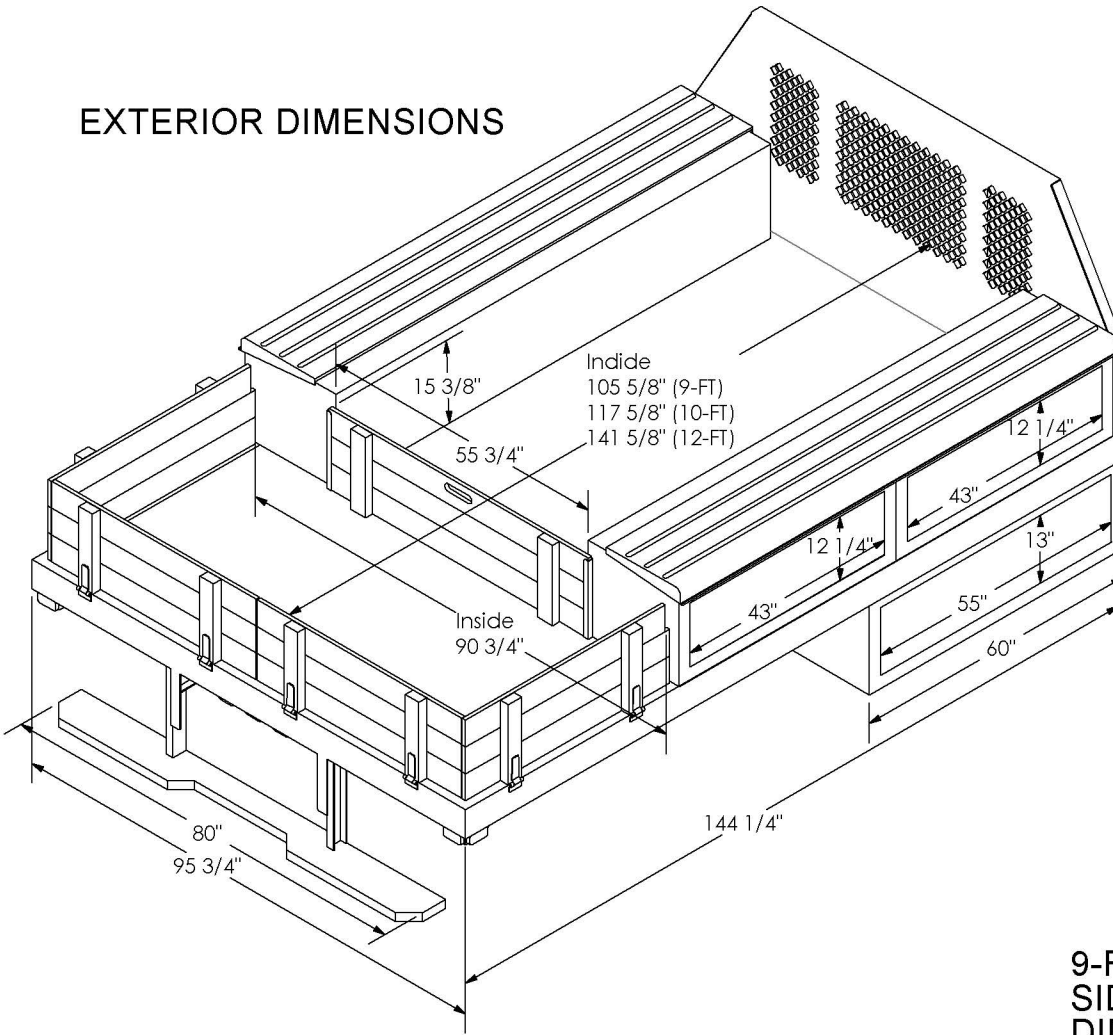

RAM CONTRACTOR DIMENSIONS

Last Update: 2/26/2015

EXTERIOR DIMENSIONS

REAR VIEW DIMENSIONS

12-FT SIDE VIEW DIMENSIONS

9-FT / 10-FT SIDE VIEW DIMENSIONS

NOTE:

- 1) DOOR COMPARTMENT DIMENSIONS ARE THE CLEAR DOOR OPENING.
- 2) STANDARD FORKLIFT LOADABLE RACK NOT SHOWN.
- 3) DRAWING ABOVE SHOWN WITH OPTIONAL UNDER BED BOXES.