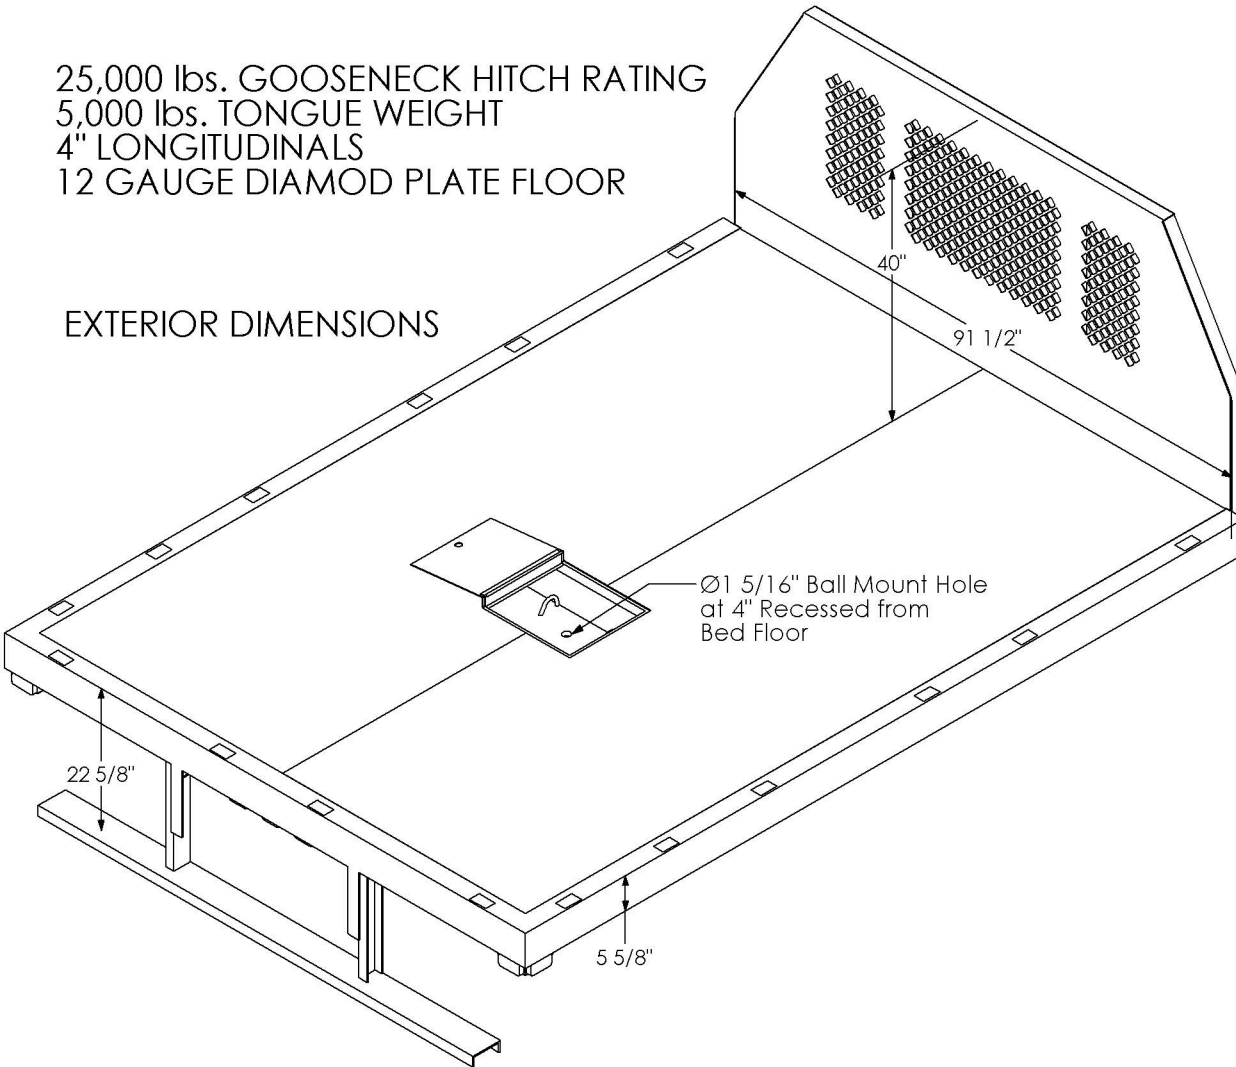

# CHEVY/GMC RANCHER BODY DIMENSIONS

Last Updated 2/27/2015

25,000 lbs. GOOSENECK HITCH RATING  
 5,000 lbs. TONGUE WEIGHT  
 4" LONGITUDINALS  
 12 GAUGE DIAMOD PLATE FLOOR

## EXTERIOR DIMENSIONS

## TOP VIEW DIMENSIONS

## CHEVY/GMC RANCHER BODY GENERAL DIMENSIONS (IN INCHES)

SIZE	A	B	C	D	E	F	G	H	I	CR	
HTRR9684	8' X 7'	84 1/4	96	29 3/4	18	29 3/4	-	-	24	18	65 1/4
HTRR9696	8' X 8'	95 3/4	96	29 3/4	18	29 3/4	-	-	29 3/4	18	69
HTRR10896	9' X 8'	95 3/4	108	36	18	36	-	-	29 3/4	18	75 1/2
HTRR13296	11' X 8'	95 3/4	132	30	18	30	18	18	29 3/4	18	75 1/2