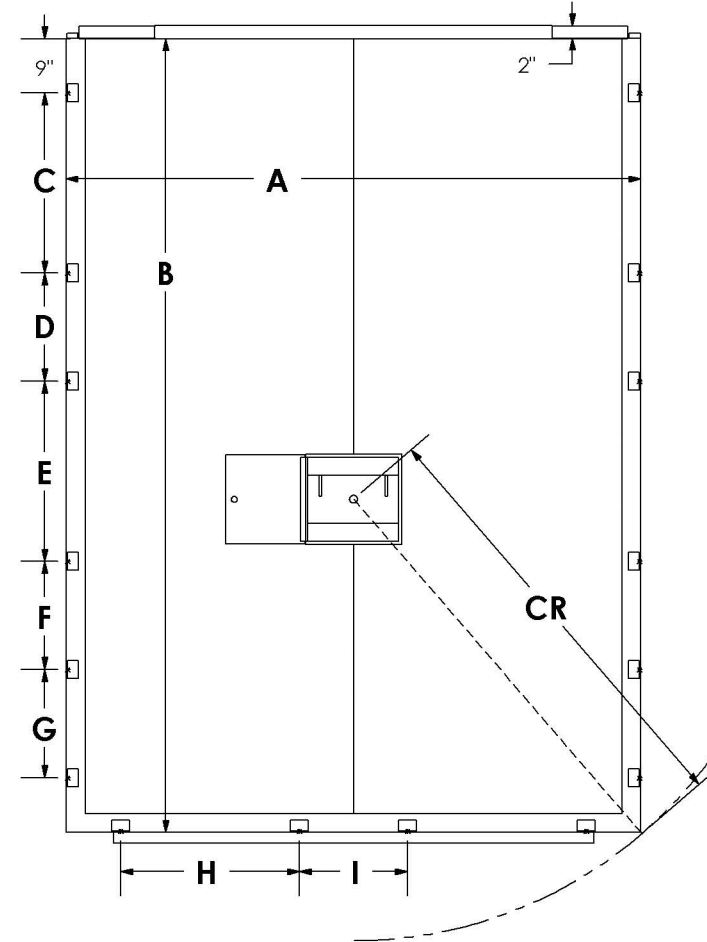

# CHEVY/GMC RANCHER BODY DIMENSIONS

Last Updated 2/27/2015

25,000 lbs. GOOSENECK HITCH RATING  
 5,000 lbs. TONGUE WEIGHT  
 4" LONGITUDINALS  
 12 GAUGE DIAMOD PLATE FLOOR

## EXTERIOR DIMENSIONS

## TOP VIEW DIMENSIONS

## CHEVY/GMC RANCHER BODY GENERAL DIMENSIONS (IN INCHES)

SIZE	A	B	C	D	E	F	G	H	I	CR	
HTRR9684	8' X 7'	84 1/4	96	29 3/4	18	29 3/4	-	-	24	18	65 1/4
HTRR9696	8' X 8'	95 3/4	96	29 3/4	18	29 3/4	-	-	29 3/4	18	69
HTRR10896	9' X 8'	95 3/4	108	36	18	36	-	-	29 3/4	18	75 1/2
HTRR13296	11' X 8'	95 3/4	132	30	18	30	18	18	29 3/4	18	75 1/2