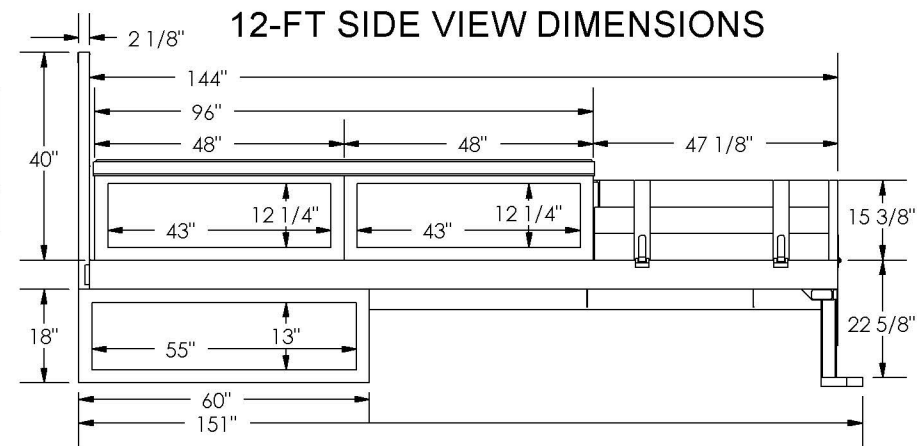

CHEVY/GMC CONTRACTOR DIMENSIONS

Last Update: 2/26/2015

EXTERIOR DIMENSIONS

REAR VIEW DIMENSIONS

12-FT SIDE VIEW DIMENSIONS

9-FT / 10-FT SIDE VIEW DIMENSIONS

NOTE:

- 1) DOOR COMPARTMENT DIMENSIONS ARE THE CLEAR DOOR OPENING.
- 2) STANDARD FORKLIFT LOADABLE RACK NOT SHOWN.
- 3) DRAWING ABOVE SHOWN WITH OPTIONAL UNDER BED BOXES.