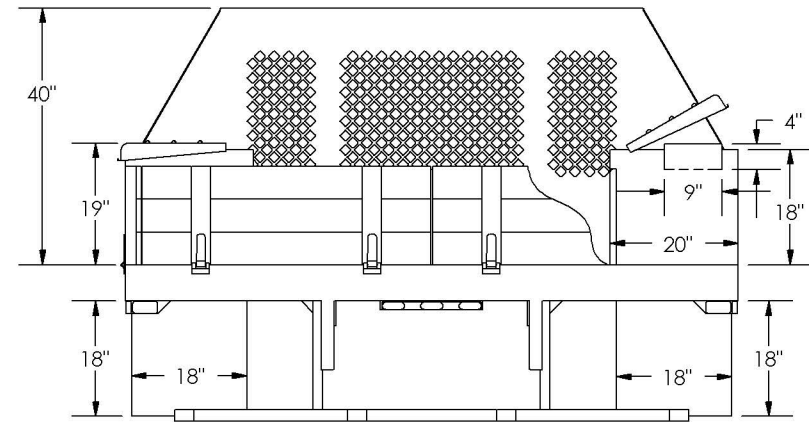

CHEVY/GMC CONTRACTOR DIMENSIONS

Last Update: 2/26/2015

EXTERIOR DIMENSIONS

REAR VIEW DIMENSIONS

12-FT SIDE VIEW DIMENSIONS

9-FT / 10-FT SIDE VIEW DIMENSIONS

NOTE:

- 1) DOOR COMPARTMENT DIMENSIONS ARE THE CLEAR DOOR OPENING.
- 2) STANDARD FORKLIFT LOADABLE RACK NOT SHOWN.
- 3) DRAWING ABOVE SHOWN WITH OPTIONAL UNDER BED BOXES.