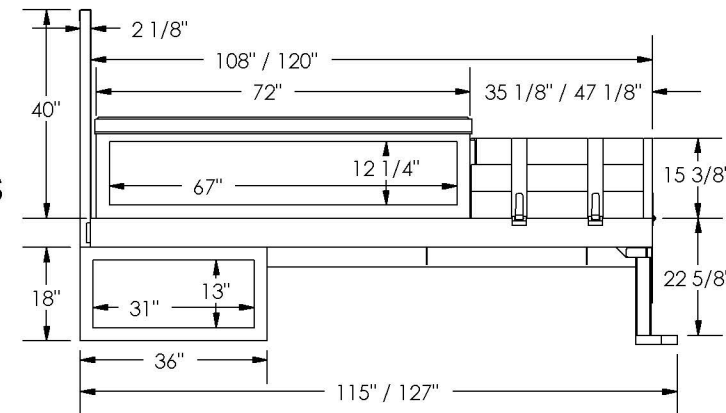

CHEVY/GMC CONTRACTOR DIMENSIONS

Last Update: 2/26/2015

EXTERIOR DIMENSIONS

REAR VIEW DIMENSIONS

12-FT SIDE VIEW DIMENSIONS

9-FT / 10-FT SIDE VIEW DIMENSIONS

NOTE:

- 1) DOOR COMPARTMENT DIMENSIONS ARE THE CLEAR DOOR OPENING.
- 2) STANDARD FORKLIFT LOADABLE RACK NOT SHOWN.
- 3) DRAWING ABOVE SHOWN WITH OPTIONAL UNDER BED BOXES.