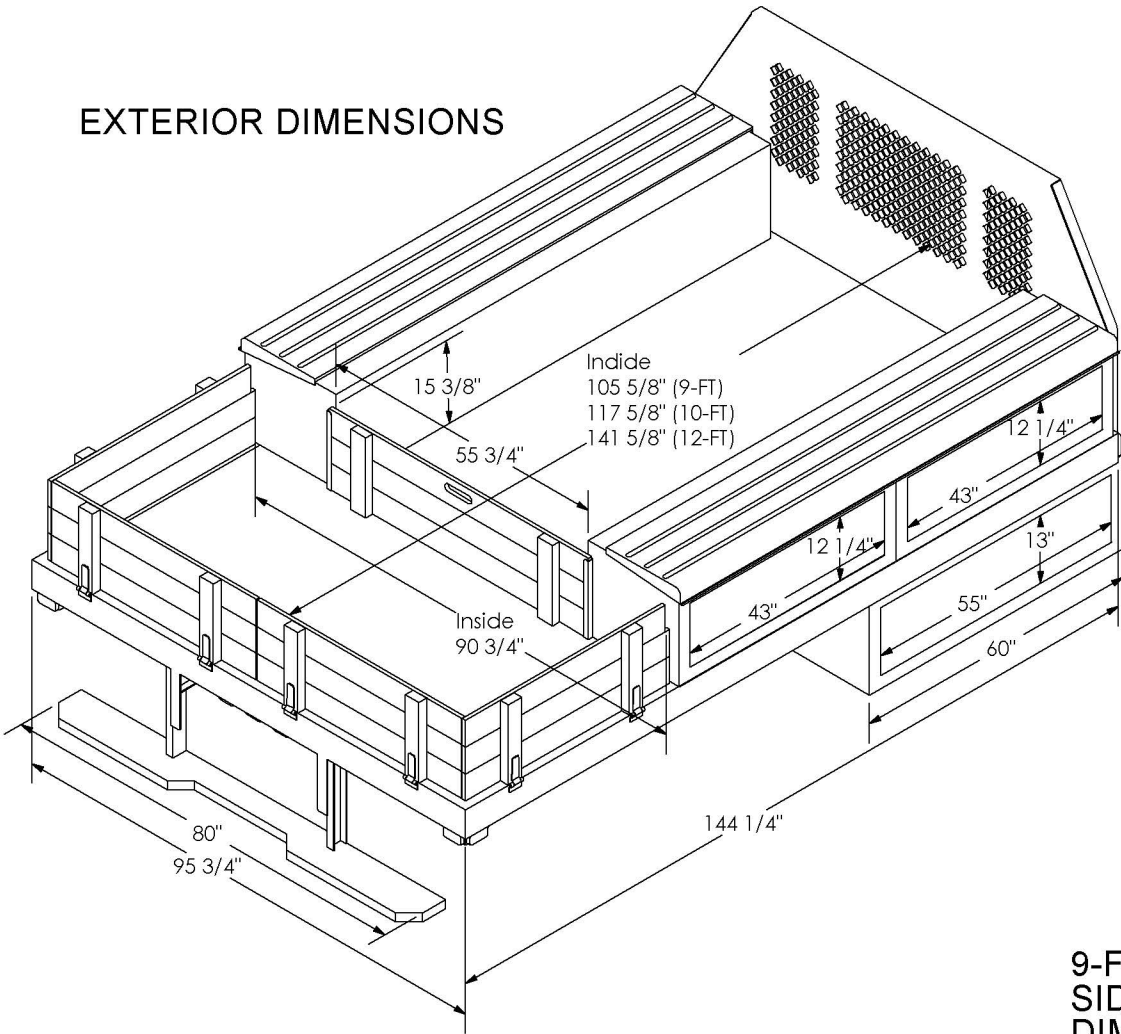

CHEVY/GMC CONTRACTOR DIMENSIONS

Last Update: 2/26/2015

EXTERIOR DIMENSIONS

REAR VIEW DIMENSIONS

12-FT SIDE VIEW DIMENSIONS

9-FT / 10-FT SIDE VIEW DIMENSIONS

NOTE:

- 1) DOOR COMPARTMENT DIMENSIONS ARE THE CLEAR DOOR OPENING.
- 2) STANDARD FORKLIFT LOADABLE RACK NOT SHOWN.
- 3) DRAWING ABOVE SHOWN WITH OPTIONAL UNDER BED BOXES.