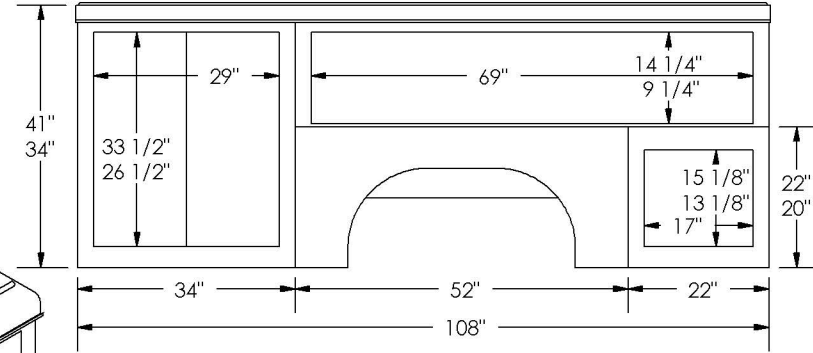

CHEVY/GMC 9-FT TRADEMASTER DIMENSIONS

Last Update: 02/05/2015

STANDARD OPEN-TOP VERTICAL SERIES

HORIZONTAL SERIES

CLOSED-TOP MODEL

OPEN-TOP MODEL

NOTE:

- 1) DOOR COMPARTMENT DIMENSIONS ARE THE CLEAR DOOR OPENING.
- 2) TOP VERTICAL DIMENSIONS ARE STANDARD HEIGHT BODIES, BOTTOM DIMENSIONS ARE LOW PROFILE BODIES.
- 3) DIMENSIONS WITH FORWARD SLASH ARE DRW / DRW GTY WIDE AXLE.