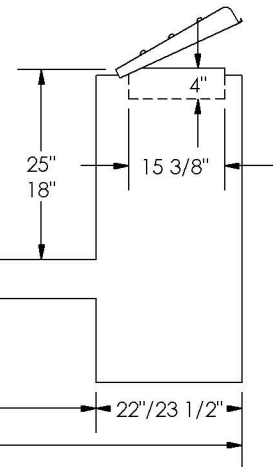

CHEVY/GMC 9-FT TRADEMASTER DIMENSIONS

Last Update: 02/05/2015

STANDARD OPEN-TOP VERTICAL SERIES

HORIZONTAL SERIES

CLOSED-TOP MODEL

OPEN-TOP MODEL

NOTE:

- 1) DOOR COMPARTMENT DIMENSIONS ARE THE CLEAR DOOR OPENING.
- 2) TOP VERTICAL DIMENSIONS ARE STANDARD HEIGHT BODIES, BOTTOM DIMENSIONS ARE LOW PROFILE BODIES.
- 3) DIMENSIONS WITH FORWARD SLASH ARE DRW / DRW GTY WIDE AXLE.