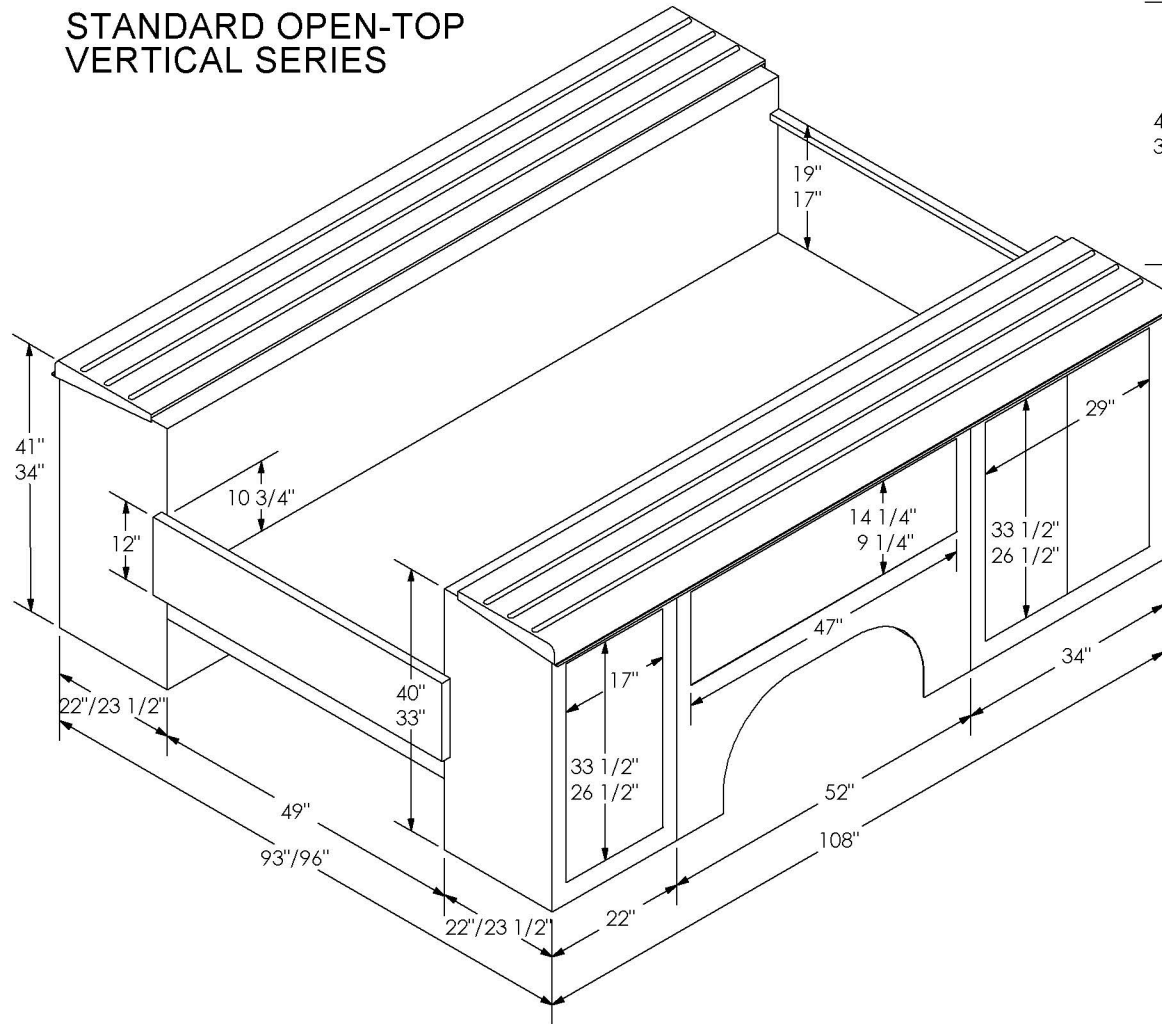

CHEVY/GMC 9-FT TRADEMASTER DIMENSIONS

Last Update: 02/05/2015

STANDARD OPEN-TOP VERTICAL SERIES

HORIZONTAL SERIES

CLOSED-TOP MODEL

OPEN-TOP MODEL

NOTE:

- 1) DOOR COMPARTMENT DIMENSIONS ARE THE CLEAR DOOR OPENING.
- 2) TOP VERTICAL DIMENSIONS ARE STANDARD HEIGHT BODIES, BOTTOM DIMENSIONS ARE LOW PROFILE BODIES.
- 3) DIMENSIONS WITH FORWARD SLASH ARE DRW / DRW GTY WIDE AXLE.