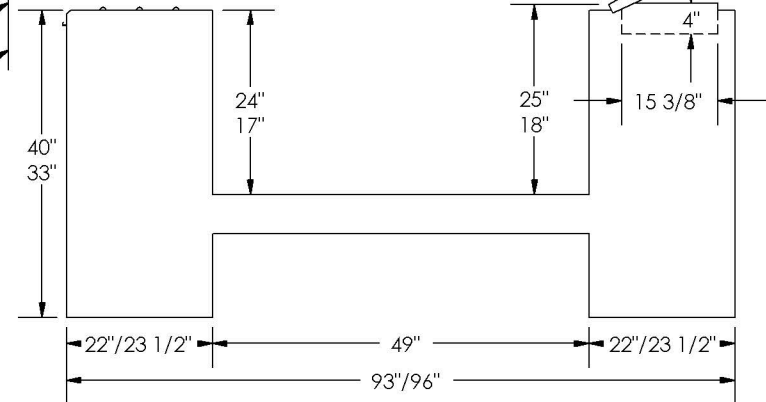

CHEVY/GMC 9-FT TRADEMASTER DIMENSIONS

Last Update: 02/05/2015

STANDARD OPEN-TOP VERTICAL SERIES

HORIZONTAL SERIES

CLOSED-TOP MODEL

OPEN-TOP MODEL

NOTE:

- 1) DOOR COMPARTMENT DIMENSIONS ARE THE CLEAR DOOR OPENING.
- 2) TOP VERTICAL DIMENSIONS ARE STANDARD HEIGHT BODIES, BOTTOM DIMENSIONS ARE LOW PROFILE BODIES.
- 3) DIMENSIONS WITH FORWARD SLASH ARE DRW / DRW GTY WIDE AXLE.