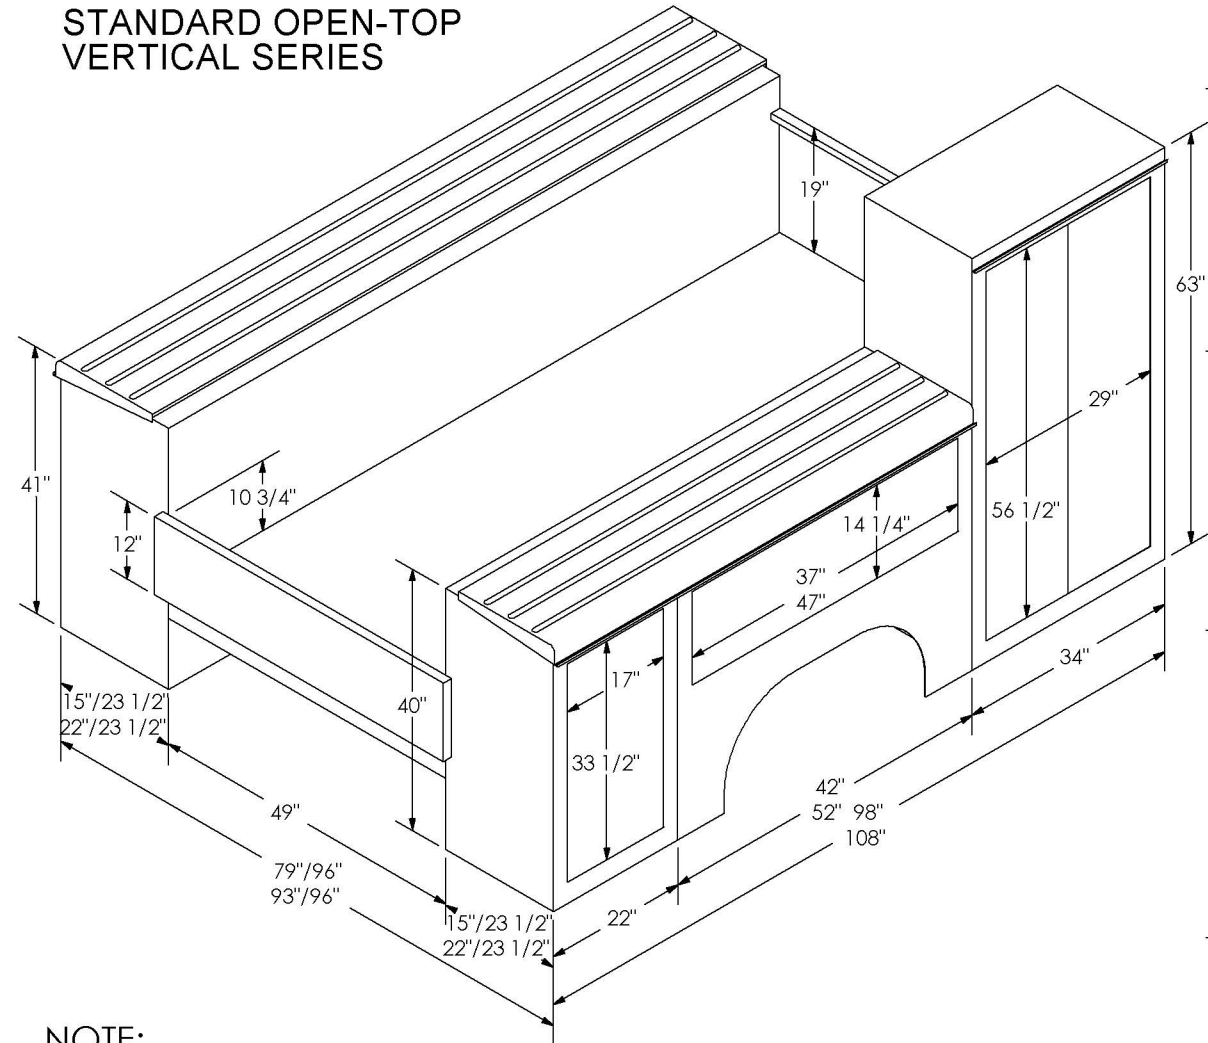

CHEVY/GMC 8-FT & 9-FT WELDMASTER DIMENSIONS

Last Update: 02/05/2015

STANDARD OPEN-TOP VERTICAL SERIES