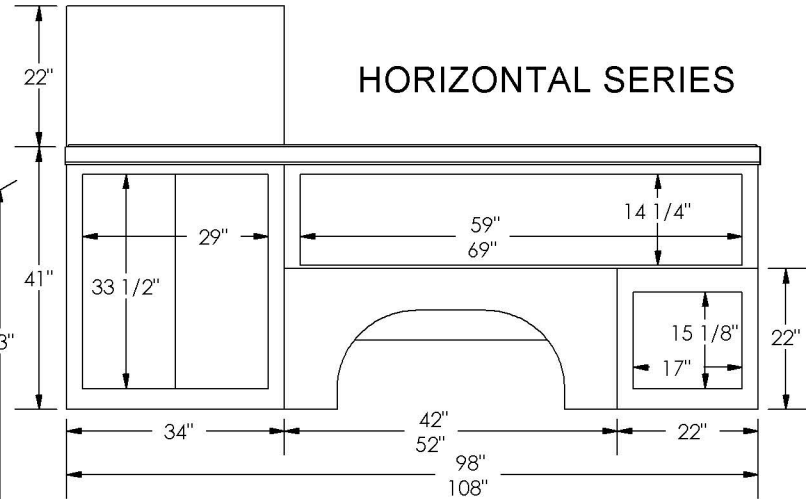

HORIZONTAL SERIES