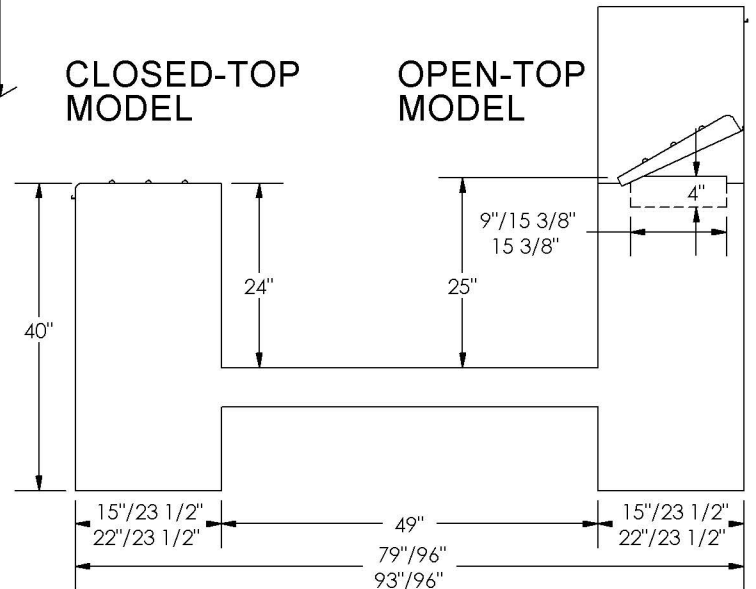

# CHEVY/GMC 8-FT & 9-FT WELDMASTER DIMENSIONS

Last Update: 02/05/2015

## CLOSED-TOP MODEL

## NOTE:

- 1) DOOR COMPARTMENT DIMENSIONS ARE THE CLEAR DOOR OPENING.
- 2) TOP DIMENSIONS ONLY APPLIES TO 8-FT BODIES, BOTTOM DIMENSIONS ONLY APPLIES TO 9-FT BODIES.
- 3) DIMENSIONS SHOWN WITH FORWARD SLASH ARE 56" CA SRW / DRW, AND 60" CA DRW / DRW GTY WIDE AXLE.