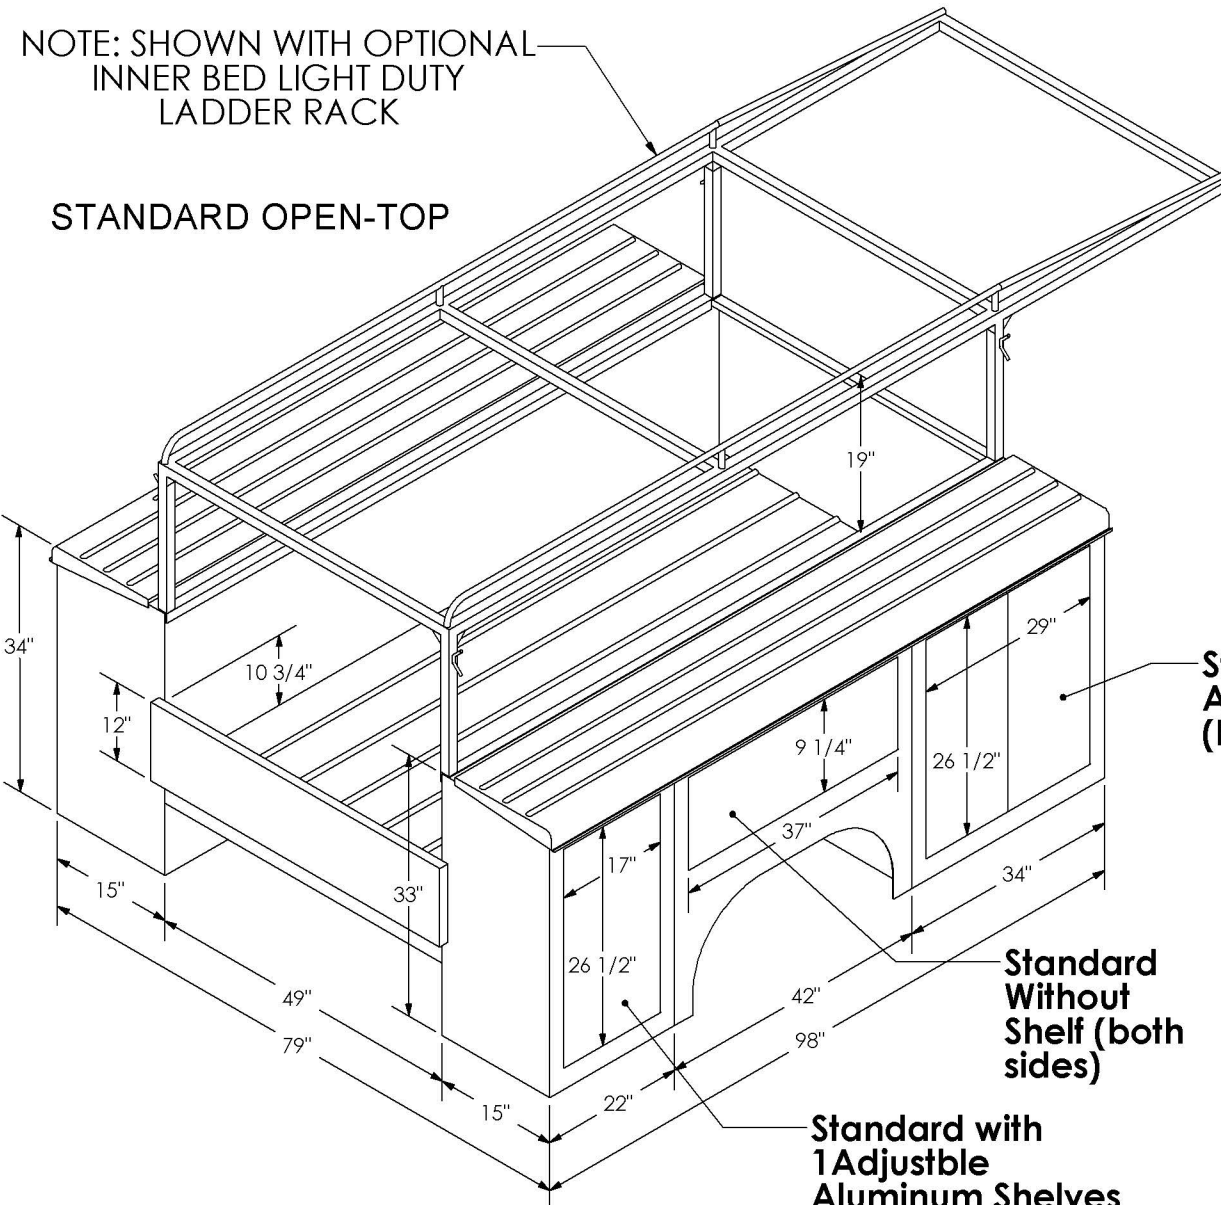

CHEVY/GMC 8-FT 1500 TRADEMASTER DIMENSIONS

Last Update: 2/5/2016

NOTE: SHOWN WITH OPTIONAL
INNER BED LIGHT DUTY
LADDER RACK

STANDARD OPEN-TOP

OPEN-TOP
MODEL

**Standard with 2 Adjustable
Aluminum Shelves
(Per Side)**

**Standard
Without
Shelf (both
sides)**

**Standard with
1 Adjustable
Aluminum Shelves
(Per Side)**

NOTE:
1) DOOR COMPARTMENT DIMENSIONS ARE
THE CLEAR DOOR OPENING.
2) THE LIGHT DUTY LADDER RACK SHOWN
IS THE ONLY RACK OPTION AVAILABLE FOR
THE 1500 LIGHT DUTY BODY