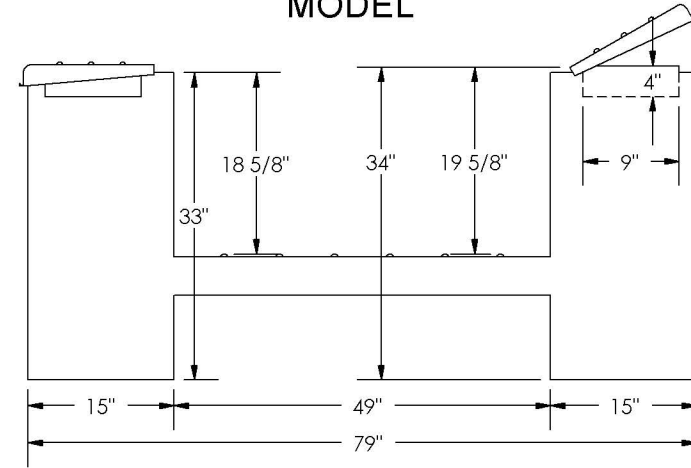

CHEVY/GMC 8-FT 1500 TRADEMASTER DIMENSIONS

Last Update: 2/5/2016

NOTE: SHOWN WITH OPTIONAL
INNER BED LIGHT DUTY
LADDER RACK

STANDARD OPEN-TOP

OPEN-TOP
MODEL

**Standard with 2 Adjustable
Aluminum Shelves
(Per Side)**

**Standard
Without
Shelf (both
sides)**

**Standard with
1 Adjustable
Aluminum Shelves
(Per Side)**

NOTE:
1) DOOR COMPARTMENT DIMENSIONS ARE
THE CLEAR DOOR OPENING.
2) THE LIGHT DUTY LADDER RACK SHOWN
IS THE ONLY RACK OPTION AVAILABLE FOR
THE 1500 LIGHT DUTY BODY