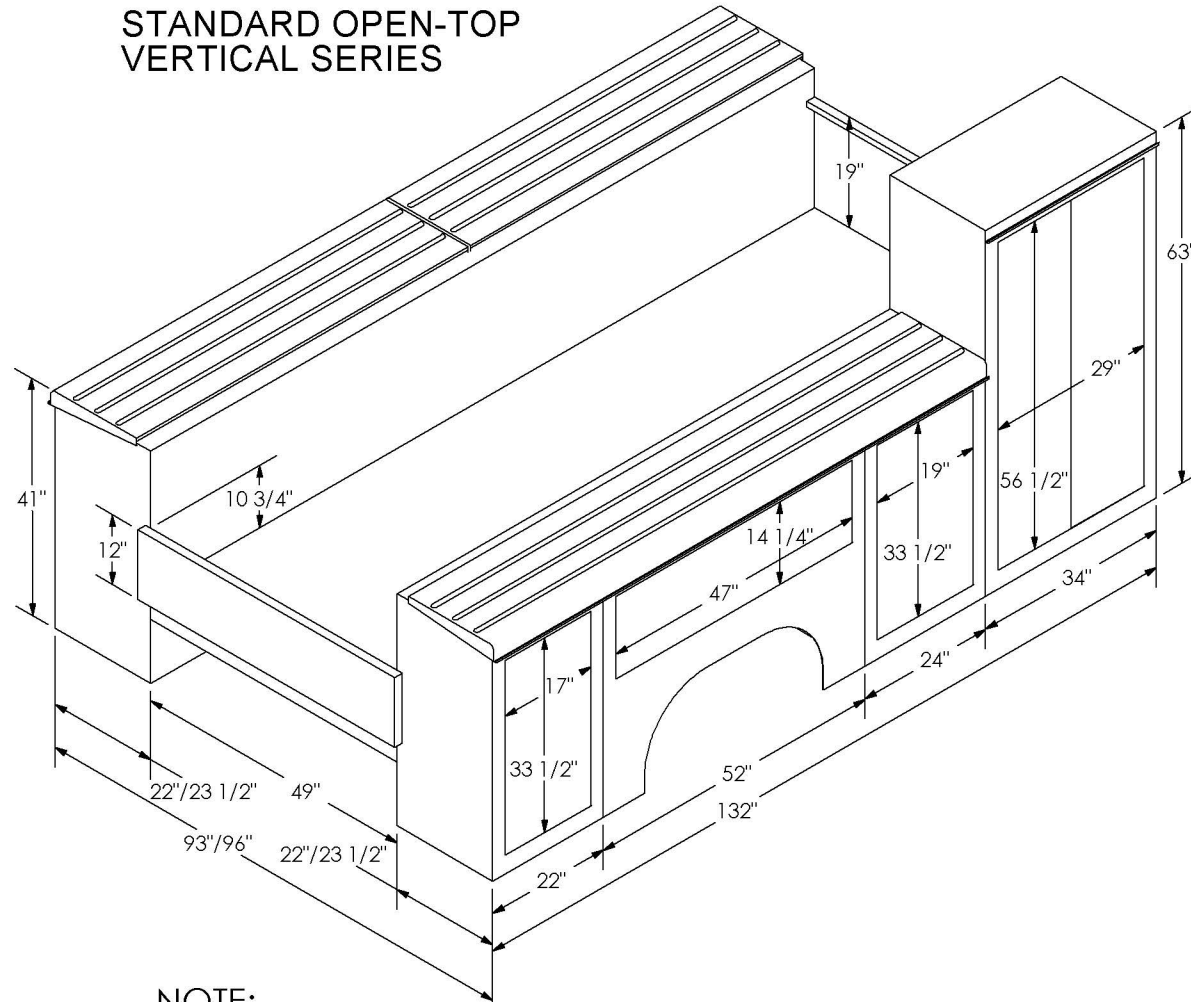

CHEVY/GMC 11-FT WELDMASTER DIMENSIONS

Last Update: 02/05/2015

STANDARD OPEN-TOP
VERTICAL SERIES

HORIZONTAL SERIES

CLOSED-TOP
MODEL

OPEN-TOP
MODEL

NOTE:

- 1) DOOR COMPARTMENT DIMENSIONS ARE THE CLEAR DOOR OPENING.
- 2) VERTICAL DIMENSIONS ARE STANDARD HEIGHT BODIES.
- 3) DIMENSIONS WITH FORWARD SLASH ARE DRW / DRW GTY WIDE AXLE.