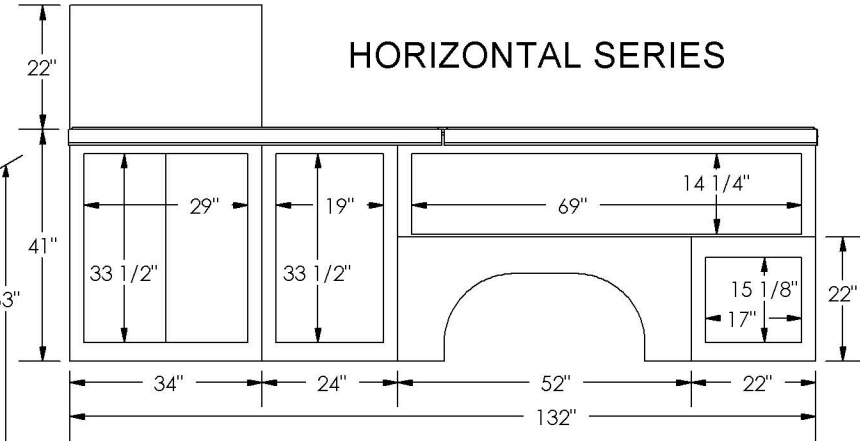

CHEVY/GMC 11-FT WELDMASTER DIMENSIONS

Last Update: 02/05/2015

STANDARD OPEN-TOP
VERTICAL SERIES

HORIZONTAL SERIES

CLOSED-TOP
MODEL

OPEN-TOP
MODEL

NOTE:

- 1) DOOR COMPARTMENT DIMENSIONS ARE THE CLEAR DOOR OPENING.
- 2) VERTICAL DIMENSIONS ARE STANDARD HEIGHT BODIES.
- 3) DIMENSIONS WITH FORWARD SLASH ARE DRW / DRW GTY WIDE AXLE.