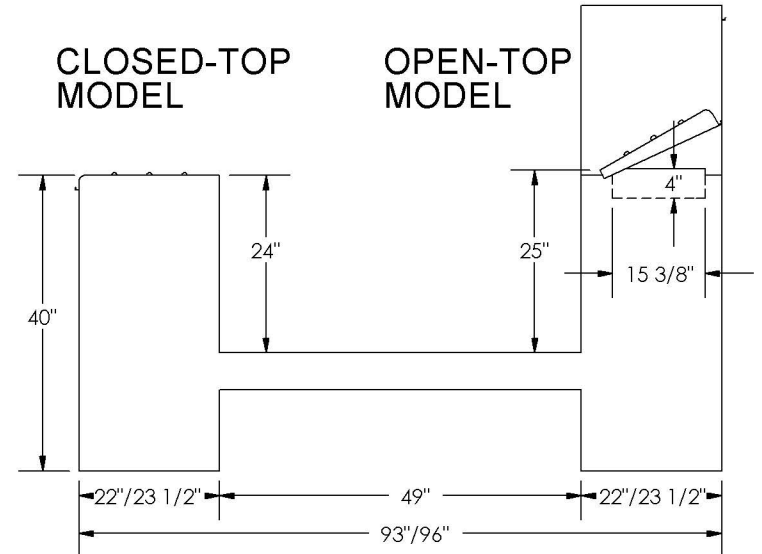

CHEVY/GMC 11-FT WELDMASTER DIMENSIONS

Last Update: 02/05/2015

STANDARD OPEN-TOP
VERTICAL SERIES

HORIZONTAL SERIES

CLOSED-TOP
MODEL

OPEN-TOP
MODEL

NOTE:

- 1) DOOR COMPARTMENT DIMENSIONS ARE THE CLEAR DOOR OPENING.
- 2) VERTICAL DIMENSIONS ARE STANDARD HEIGHT BODIES.
- 3) DIMENSIONS WITH FORWARD SLASH ARE DRW / DRW GTY WIDE AXLE.