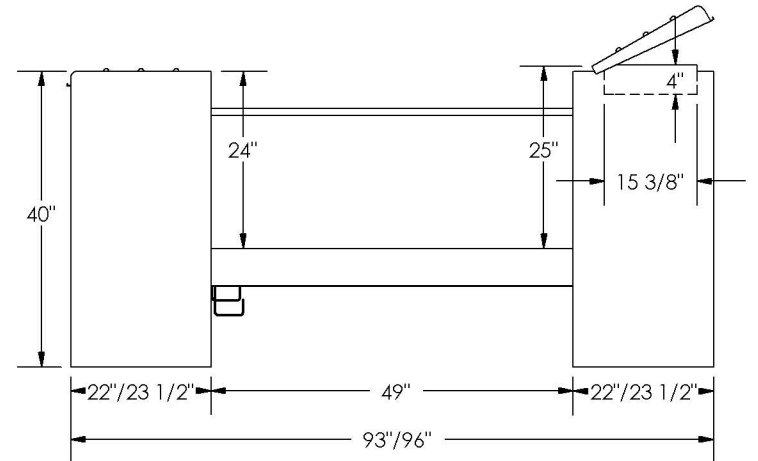

CHEVY/GMC 11-FT TRADEMASTER DIMENSIONS

Last Update: 02/05/2015

HORIZONTAL SERIES

STANDARD OPEN-TOP VERTICAL SERIES

CLOSED-TOP MODEL

OPEN-TOP MODEL

NOTE:

- 1) DOOR COMPARTMENT DIMENSIONS ARE THE CLEAR DOOR OPENING.
- 2) VERTICAL DIMENSIONS ARE STANDARD HEIGHT BODIES.
- 3) DIMENSIONS WITH FORWARD SLASH ARE DRW / DRW GTY WIDE AXLE.