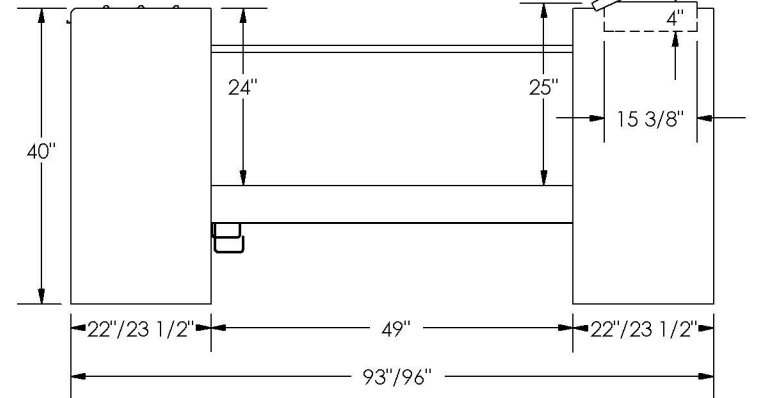

CHEVY/GMC 11-FT TRADEMASTER DIMENSIONS

Last Update: 02/05/2015

HORIZONTAL SERIES

STANDARD OPEN-TOP VERTICAL SERIES

CLOSED-TOP MODEL

OPEN-TOP MODEL

NOTE:

- 1) DOOR COMPARTMENT DIMENSIONS ARE THE CLEAR DOOR OPENING.
- 2) VERTICAL DIMENSIONS ARE STANDARD HEIGHT BODIES.
- 3) DIMENSIONS WITH FORWARD SLASH ARE DRW / DRW GTY WIDE AXLE.