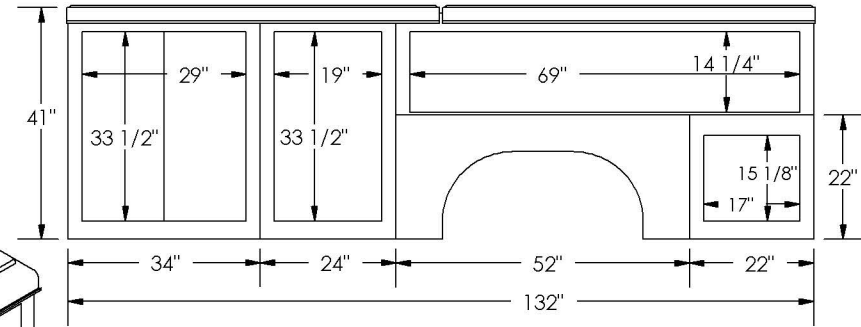

CHEVY/GMC 11-FT TRADEMASTER DIMENSIONS

Last Update: 02/05/2015

HORIZONTAL SERIES

STANDARD OPEN-TOP VERTICAL SERIES

CLOSED-TOP MODEL

OPEN-TOP MODEL

NOTE:

- 1) DOOR COMPARTMENT DIMENSIONS ARE THE CLEAR DOOR OPENING.
- 2) VERTICAL DIMENSIONS ARE STANDARD HEIGHT BODIES.
- 3) DIMENSIONS WITH FORWARD SLASH ARE DRW / DRW GTY WIDE AXLE.