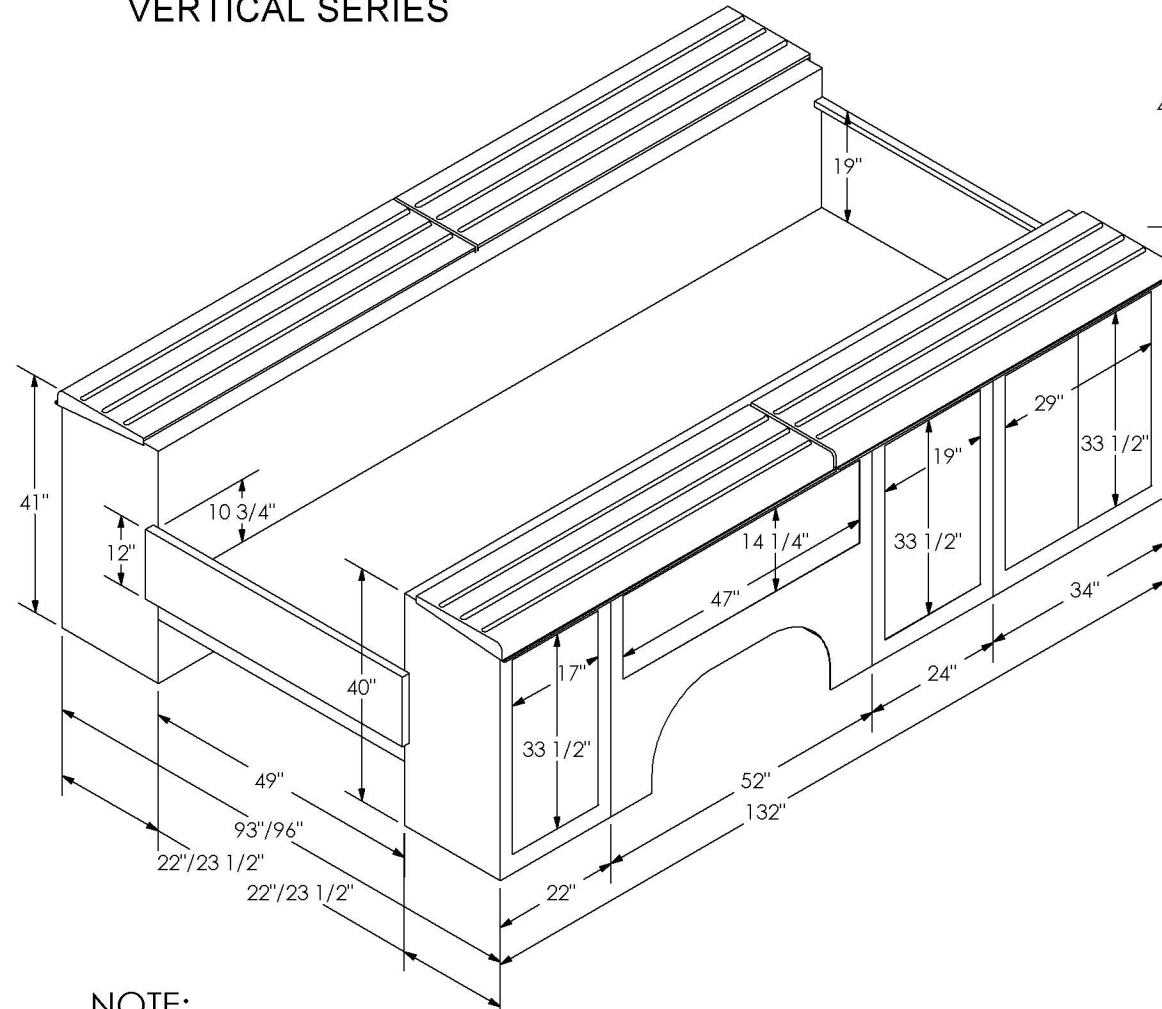

CHEVY/GMC 11-FT TRADEMASTER DIMENSIONS

Last Update: 02/05/2015

HORIZONTAL SERIES

STANDARD OPEN-TOP VERTICAL SERIES

CLOSED-TOP MODEL

OPEN-TOP MODEL

NOTE:

- 1) DOOR COMPARTMENT DIMENSIONS ARE THE CLEAR DOOR OPENING.
- 2) VERTICAL DIMENSIONS ARE STANDARD HEIGHT BODIES.
- 3) DIMENSIONS WITH FORWARD SLASH ARE DRW / DRW GTY WIDE AXLE.