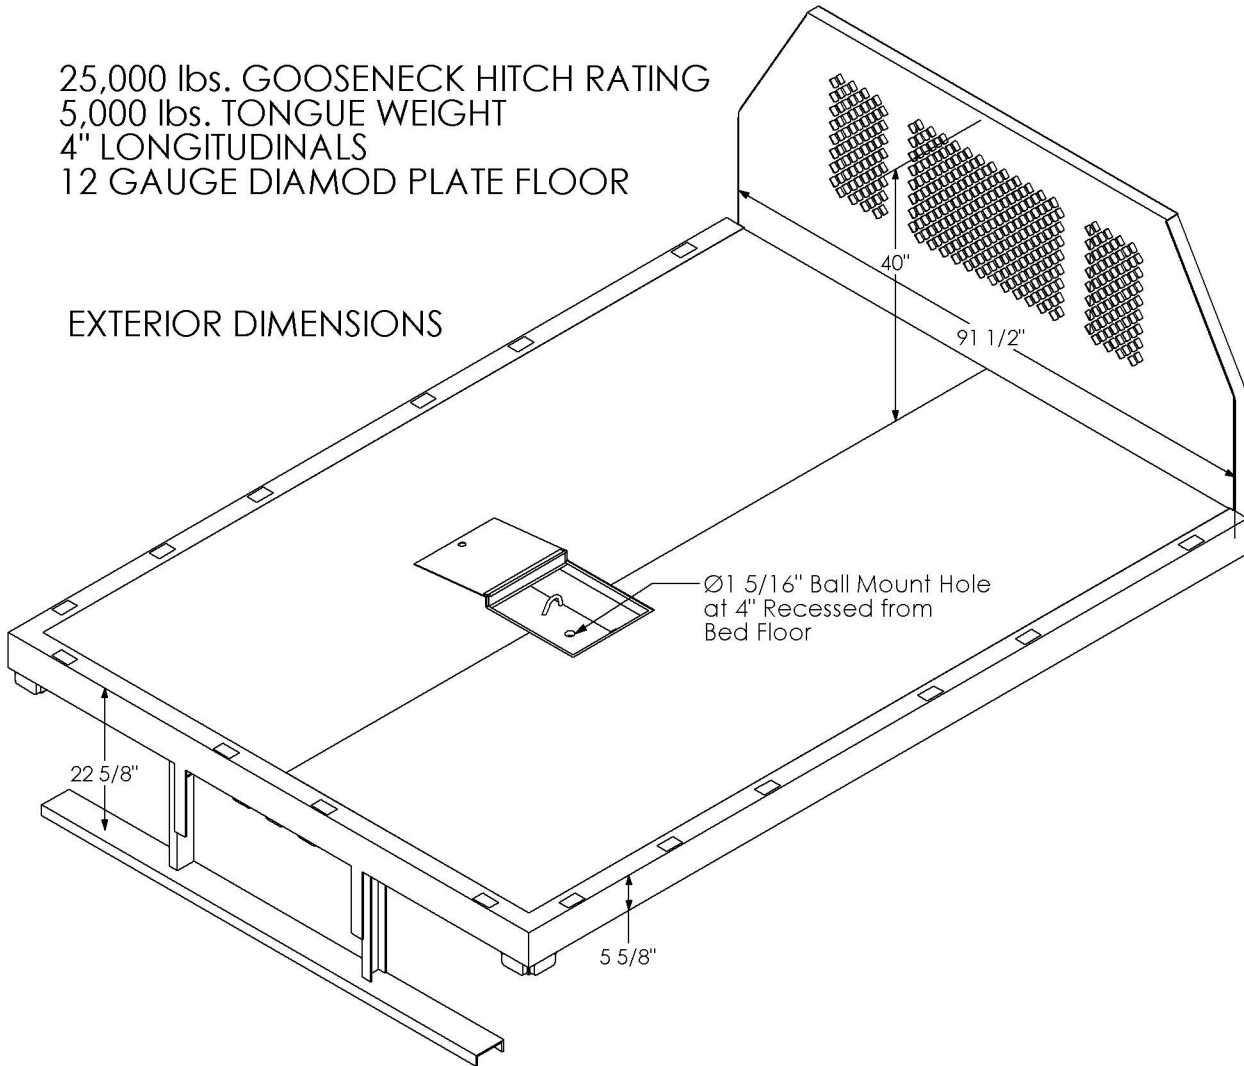

FORD RANCHER BODY DIMENSIONS

Last Updated 2/27/2015

25,000 lbs. GOOSENECK HITCH RATING
 5,000 lbs. TONGUE WEIGHT
 4" LONGITUDINALS
 12 GAUGE DIAMOD PLATE FLOOR

EXTERIOR DIMENSIONS

TOP VIEW DIMENSIONS

CHEVY/GMC RANCHER BODY GENERAL DIMENSIONS (IN INCHES)

SIZE	A	B	C	D	E	F	G	H	I	CR	
HTRR9684	8' X 7'	84 1/4	96	29 3/4	18	29 3/4	-	-	24	18	65 1/4
HTRR9696	8' X 8'	95 3/4	96	29 3/4	18	29 3/4	-	-	29 3/4	18	69
HTRR10896	9' X 8'	95 3/4	108	36	18	36	-	-	29 3/4	18	75 1/2
HTRR13296	11' X 8'	95 3/4	132	30	18	30	18	18	29 3/4	18	75 1/2