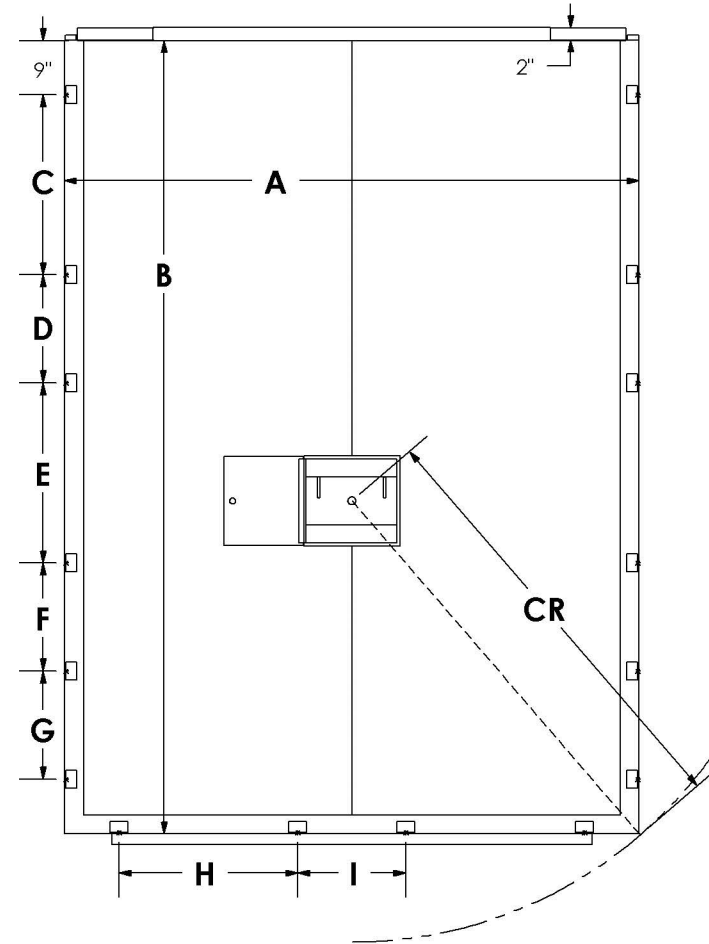

FORD RANCHER BODY DIMENSIONS

Last Updated 2/27/2015

25,000 lbs. GOOSENECK HITCH RATING
 5,000 lbs. TONGUE WEIGHT
 4" LONGITUDINALS
 12 GAUGE DIAMOD PLATE FLOOR

EXTERIOR DIMENSIONS

TOP VIEW DIMENSIONS

CHEVY/GMC RANCHER BODY GENERAL DIMENSIONS (IN INCHES)

SIZE	A	B	C	D	E	F	G	H	I	CR	
HTRR9684	8' X 7'	84 1/4	96	29 3/4	18	29 3/4	-	-	24	18	65 1/4
HTRR9696	8' X 8'	95 3/4	96	29 3/4	18	29 3/4	-	-	29 3/4	18	69
HTRR10896	9' X 8'	95 3/4	108	36	18	36	-	-	29 3/4	18	75 1/2
HTRR13296	11' X 8'	95 3/4	132	30	18	30	18	18	29 3/4	18	75 1/2