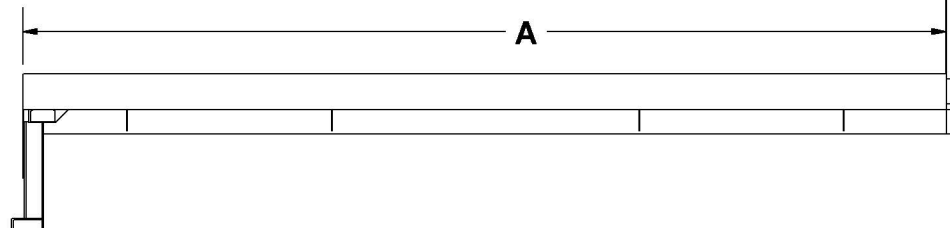

# FORD FLATBEDS & STAKEBEDS DIMENSIONS

Last Update 4/7/2015

## SQUARE HEADBOARD

OPTIONAL GATES  
(40" HEIGHT STREET SIDE  
SHOWN ONLY)

## TAPERED HEADBOARD

FLATBEDS	FLATBED DIMENSIONS (INCHES)			
	A	B	C	D***
STANDARD HEADBOARD	OVERALL LENGTH	HEADBOARD TO GATES	OVERALL WIDTH	OPTIONAL GATES HEIGHTS
HTFB10884 (RECTANGULAR)	108	105 1/4	84 1/4	10 1/2, 15 3/4, 40*
HTFB10896 (RECTANGULAR)	108	105 1/4	95 3/4	10 1/2, 15 3/4, 40*
HTFB14496 (RECTANGULAR)	144	141 1/4	95 3/4	10 1/2, 15 3/4, 40*, 48**

\* AVAILABLE FOR RECTANGULAR HEADBOARD ONLY. \*\* AVAILABLE FOR OPTIONAL 48" HEIGHT RECTANGULAR HEADBOARD ONLY.

\*\*\* ALSO AVAILABLE IN STEEL. CONTACT HARBOR FOR DIMENSION AND PRICING.