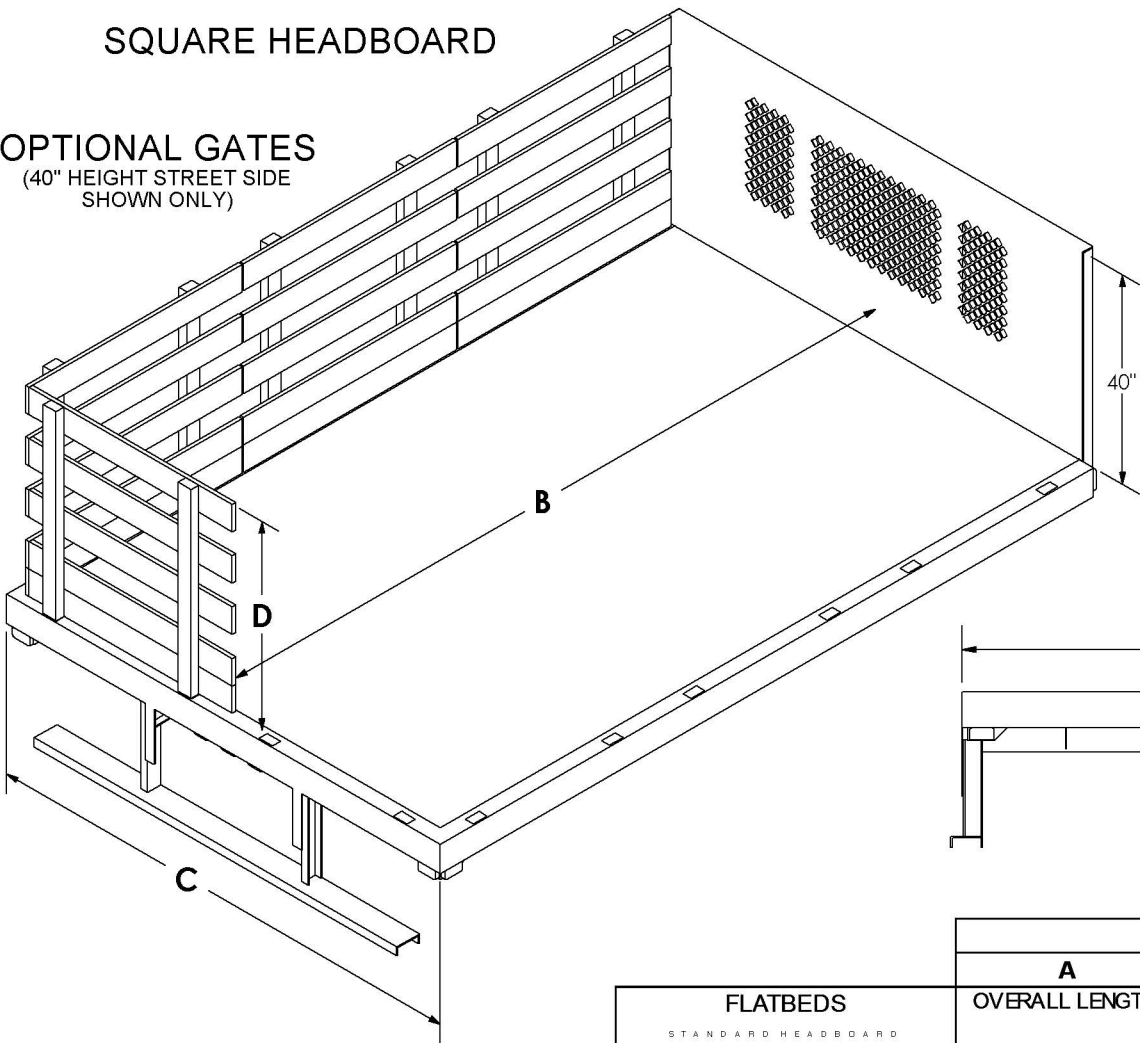

# FORD FLATBEDS & STAKEBEDS DIMENSIONS

Last Update 4/7/2015

## SQUARE HEADBOARD

OPTIONAL GATES  
(40" HEIGHT STREET SIDE  
SHOWN ONLY)

## TAPERED HEADBOARD

FLATBEDS	FLATBED DIMENSIONS (INCHES)			
	A	B	C	D***
STANDARD HEADBOARD	OVERALL LENGTH	HEADBOARD TO GATES	OVERALL WIDTH	OPTIONAL GATES HEIGHTS
HTFB10884 (RECTANGULAR)	108	105 1/4	84 1/4	10 1/2, 15 3/4, 40*
HTFB10896 (RECTANGULAR)	108	105 1/4	95 3/4	10 1/2, 15 3/4, 40*
HTFB14496 (RECTANGULAR)	144	141 1/4	95 3/4	10 1/2, 15 3/4, 40*, 48**

\* AVAILABLE FOR RECTANGULAR HEADBOARD ONLY. \*\* AVAILABLE FOR OPTIONAL 48" HEIGHT RECTANGULAR HEADBOARD ONLY.

\*\*\* ALSO AVAILABLE IN STEEL. CONTACT HARBOR FOR DIMENSION AND PRICING.