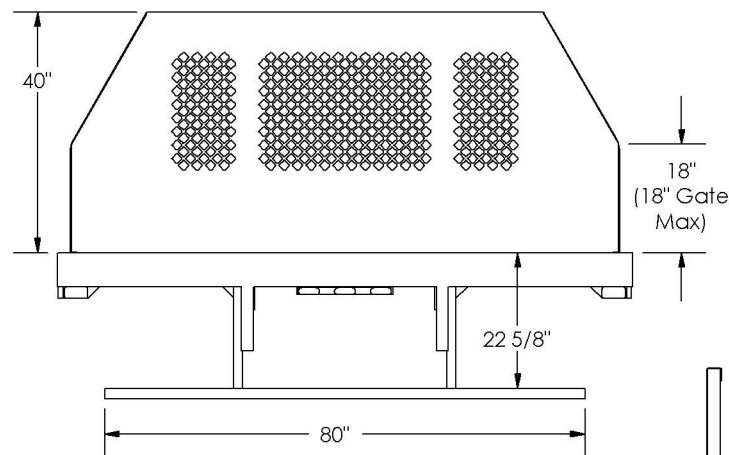

# FORD FLATBEDS & STAKEBEDS DIMENSIONS

Last Update 4/7/2015

## SQUARE HEADBOARD

OPTIONAL GATES  
(40" HEIGHT STREET SIDE  
SHOWN ONLY)

## TAPERED HEADBOARD

FLATBEDS	FLATBED DIMENSIONS (INCHES)			
	A	B	C	D***
STANDARD HEADBOARD	OVERALL LENGTH	HEADBOARD TO GATES	OVERALL WIDTH	OPTIONAL GATES HEIGHTS
HTFB10884 (RECTANGULAR)	108	105 1/4	84 1/4	10 1/2, 15 3/4, 40*
HTFB10896 (RECTANGULAR)	108	105 1/4	95 3/4	10 1/2, 15 3/4, 40*
HTFB14496 (RECTANGULAR)	144	141 1/4	95 3/4	10 1/2, 15 3/4, 40*, 48**

\* AVAILABLE FOR RECTANGULAR HEADBOARD ONLY. \*\* AVAILABLE FOR OPTIONAL 48" HEIGHT RECTANGULAR HEADBOARD ONLY.

\*\*\* ALSO AVAILABLE IN STEEL. CONTACT HARBOR FOR DIMENSION AND PRICING.