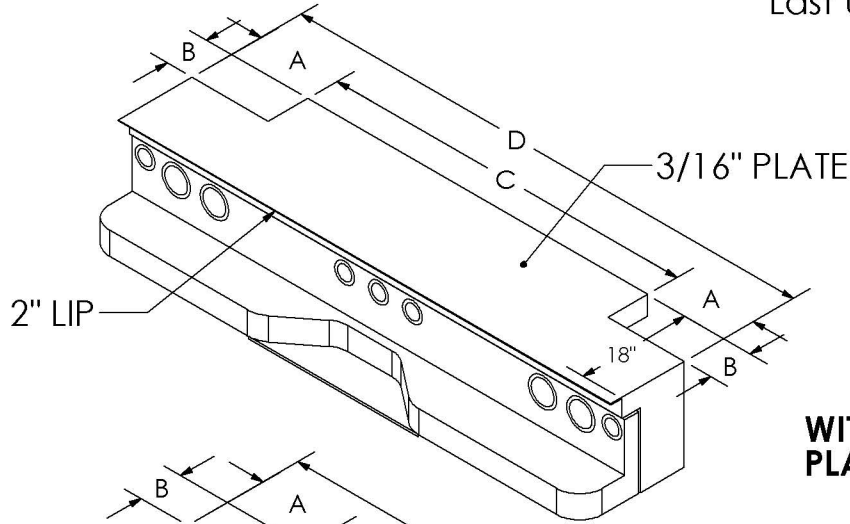

# FORD CRANEMASTER OPTIONAL REAR PLATFORMS

Last Update: 04/16/2015

**WITH 18" REAR PLATFORM**

DROP-IN TAILGATE

DROP-IN TAILGATE

**WITH 24" REAR PLATFORM**

|                     | <b>A</b> | <b>B</b> | <b>C</b> | <b>D</b> |
|---------------------|----------|----------|----------|----------|
| F18(24)X93-NOTCH    | 16 1/2   | 7        | 60       | 93       |
| F18(24)X93-UB-NOTCH | 16 1/2   | 7        | 60       | 93       |