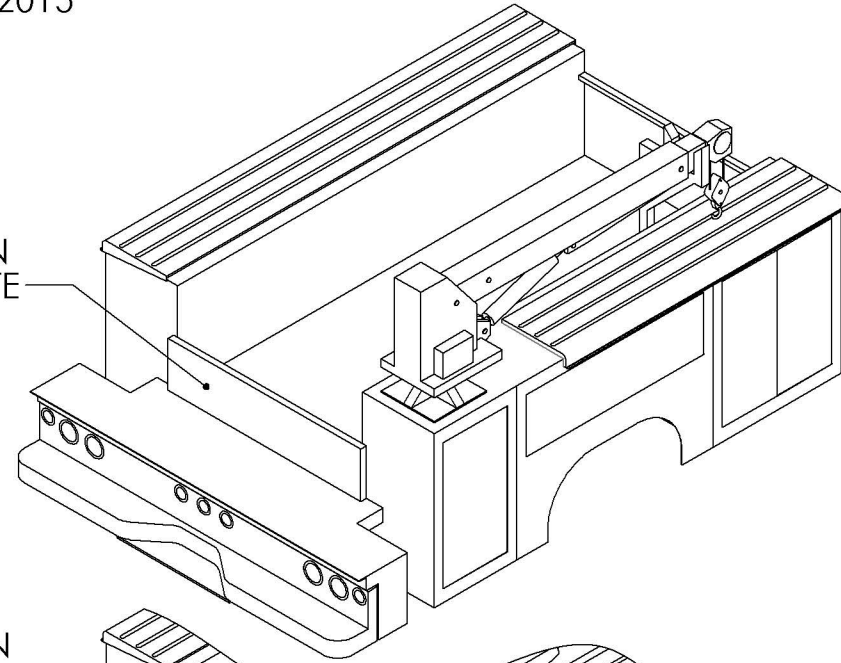

# FORD CRANEMASTER OPTIONAL REAR PLATFORMS

Last Update: 04/16/2015

**WITH 18" REAR PLATFORM**

DROP-IN TAILGATE

DROP-IN TAILGATE

**WITH 24" REAR PLATFORM**

|                     | <b>A</b> | <b>B</b> | <b>C</b> | <b>D</b> |
|---------------------|----------|----------|----------|----------|
| F18(24)X93-NOTCH    | 16 1/2   | 7        | 60       | 93       |
| F18(24)X93-UB-NOTCH | 16 1/2   | 7        | 60       | 93       |