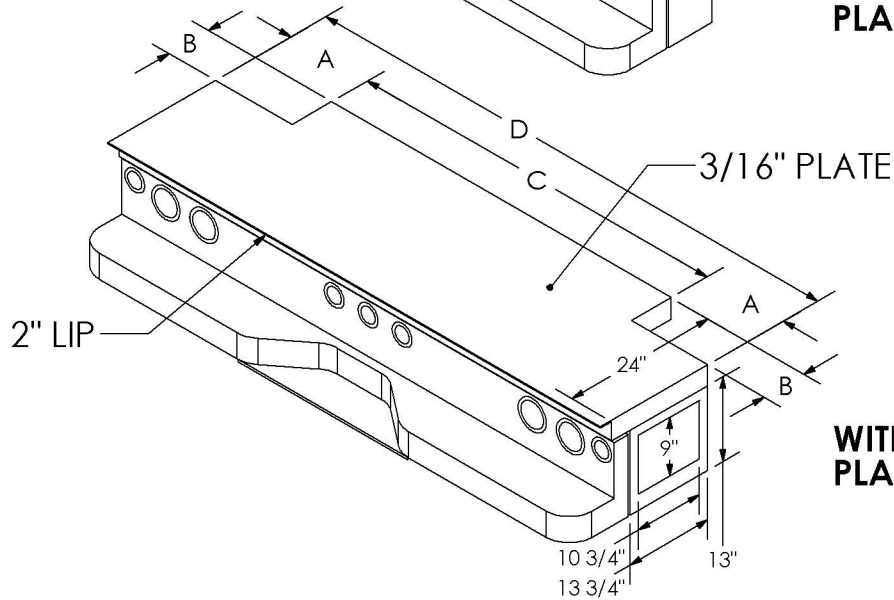

# FORD CRANEMASTER OPTIONAL REAR PLATFORMS

Last Update: 04/16/2015

**WITH 18" REAR PLATFORM**

DROP-IN TAILGATE

DROP-IN TAILGATE

**WITH 24" REAR PLATFORM**

|                     | <b>A</b> | <b>B</b> | <b>C</b> | <b>D</b> |
|---------------------|----------|----------|----------|----------|
| F18(24)X93-NOTCH    | 16 1/2   | 7        | 60       | 93       |
| F18(24)X93-UB-NOTCH | 16 1/2   | 7        | 60       | 93       |