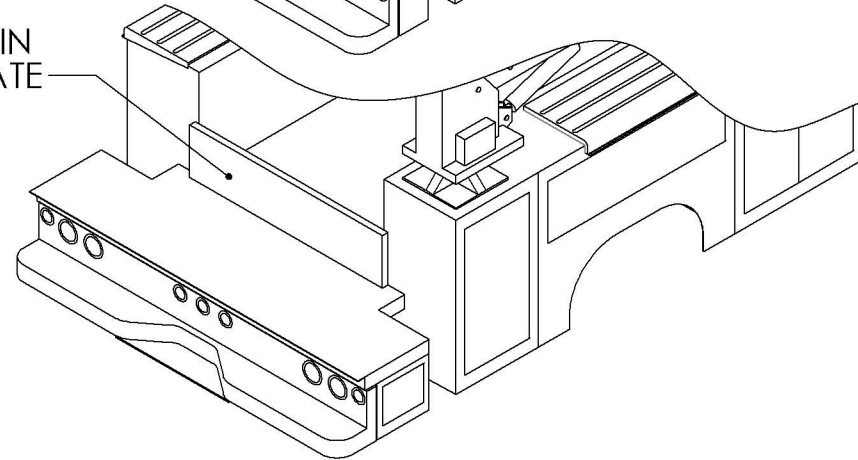

# FORD CRANEMASTER OPTIONAL REAR PLATFORMS

Last Update: 04/16/2015

**WITH 18" REAR PLATFORM**

DROP-IN TAILGATE

DROP-IN TAILGATE

**WITH 24" REAR PLATFORM**

|                     | <b>A</b> | <b>B</b> | <b>C</b> | <b>D</b> |
|---------------------|----------|----------|----------|----------|
| F18(24)X93-NOTCH    | 16 1/2   | 7        | 60       | 93       |
| F18(24)X93-UB-NOTCH | 16 1/2   | 7        | 60       | 93       |