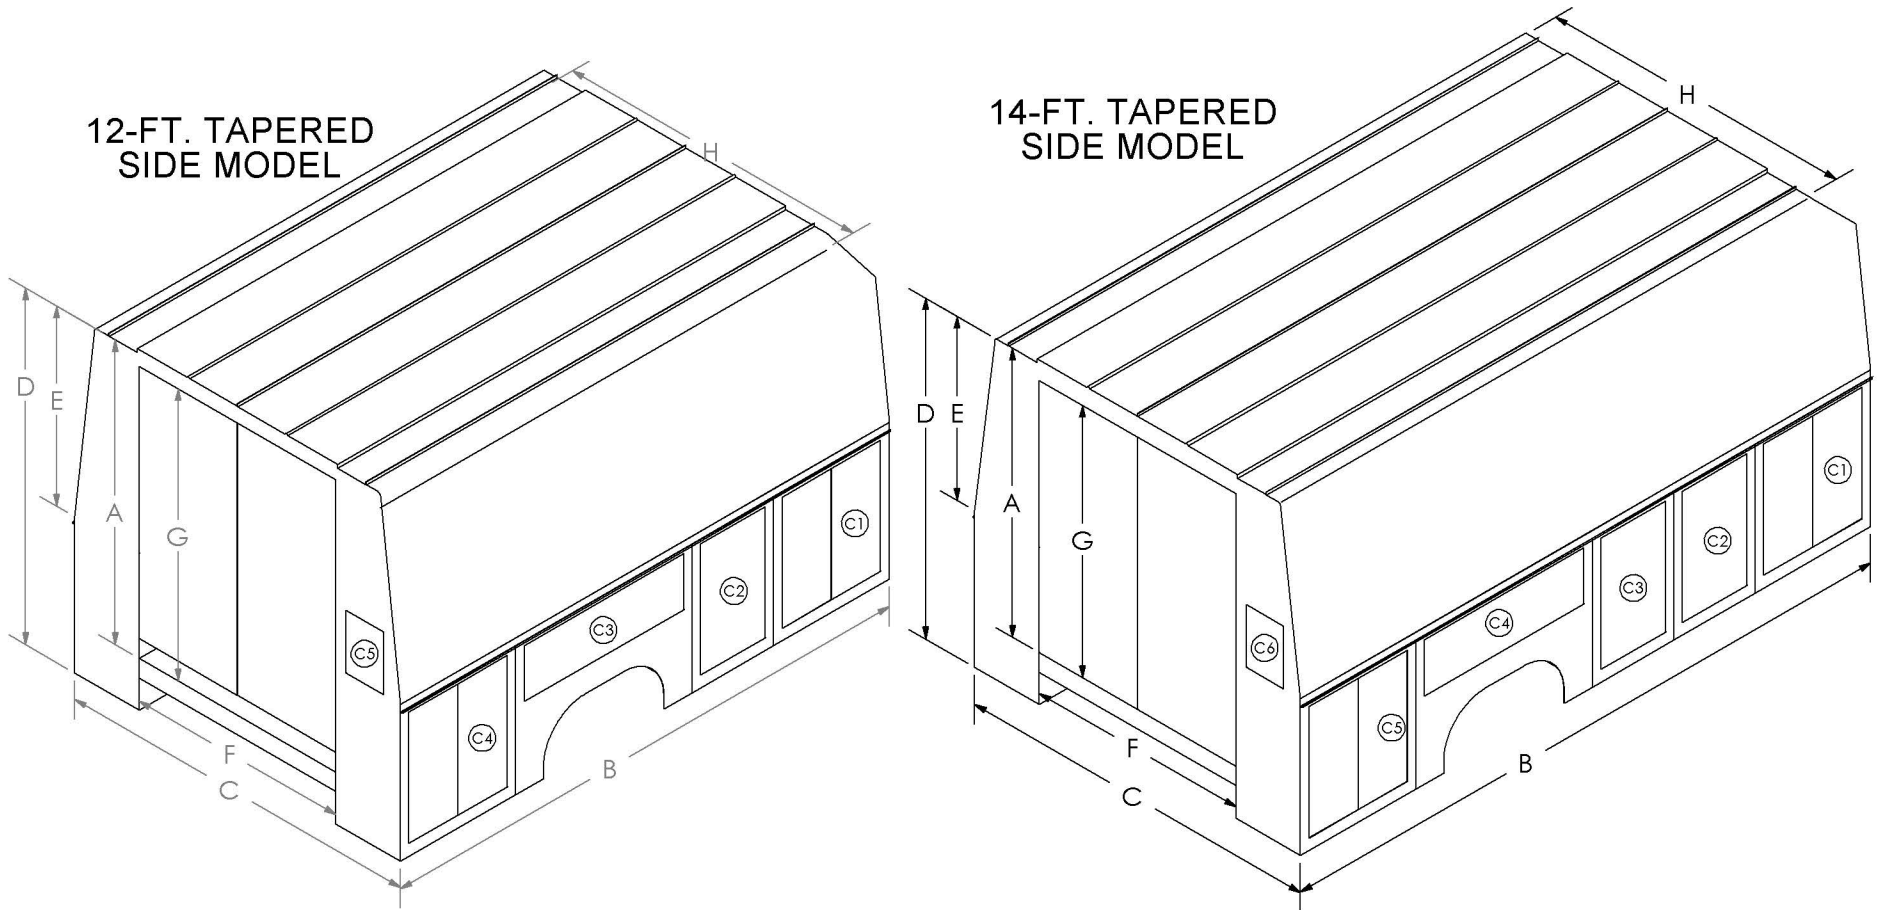

RAM WORKMASTER DIMENSIONS

WORKMASTER GENERAL DIMENSIONS (INCHES)								
	A	B	C	D	E	F	G	H
WORKMASTER BODIES SIDE PANELS	INTERIOR CLEAR HEIGHT	OVERALL LENGTH	OVERALL WIDTH	OVERALL HEIGHT	HEIGHT ABOVE BODY	DOOR CLEAR WIDTH	DOOR CLEAR HEIGHT	WIDTH ABOVE BODY
HTWM144-22 (TAPERED)	74	144	93	91	51	49	70	81
HTWM168-22 (TAPERED)	74	168	93	91	51	49	70	81

WORKMASTER DOOR COMPARTMENT CLEAR OPENING DIMENSIONS (WxH, INCHES)							
WORKMASTER BODIES SIDE PANELS	C1	C2	C3	C4	C5	C6	
HTWM144-22 (TAPERED)	29 X 33 1/2	19 X 33 1/2	47 X 14 1/4	29 X 33 1/2	11 X 16	N/A	
HTWM168-22 (TAPERED)	29 X 33 1/2	19 X 33 1/2	19 X 33 1/2	47 X 14 1/4	29 X 33 1/2	11 X 16	