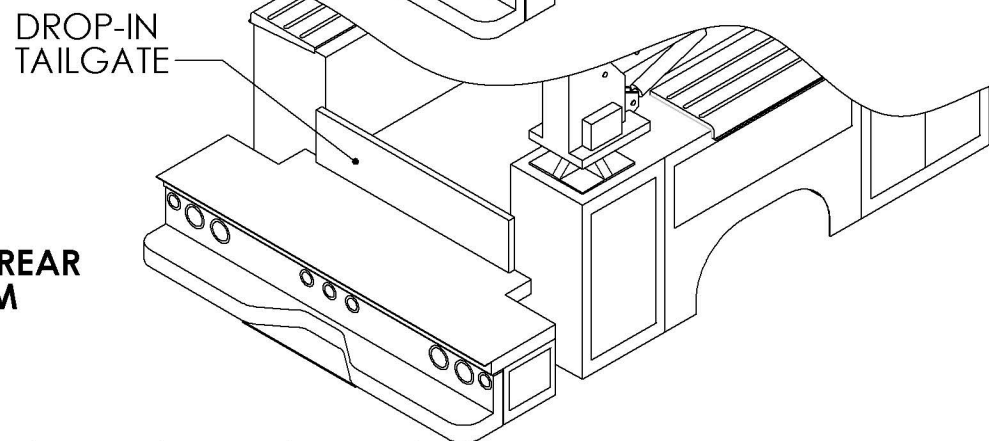

RAM CRANEMASTER OPTIONAL REAR PLATFORMS

Last Update: 09/23/16

WITH 18" REAR PLATFORM

WITH 24" REAR PLATFORM

	A	B	C	D
F18(24)X93-NOTCH	16 1/2	7	60	93
F18(24)X96-NOTCH	18	7	60	96
F24X93-UB-NOTCH	16 1/2	7	60	93
F24X96-UB-NOTCH	18	7	60	96