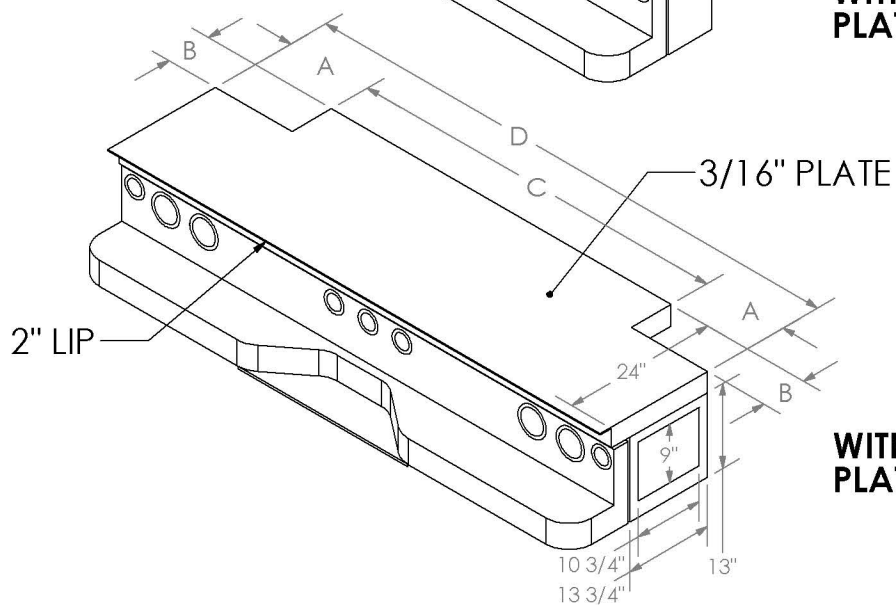

RAM CRANEMASTER OPTIONAL REAR PLATFORMS

Last Update: 09/23/16

WITH 18" REAR PLATFORM

WITH 24" REAR PLATFORM

	A	B	C	D
F18(24)X93-NOTCH	16 1/2	7	60	93
F18(24)X96-NOTCH	18	7	60	96
F24X93-UB-NOTCH	16 1/2	7	60	93
F24X96-UB-NOTCH	18	7	60	96