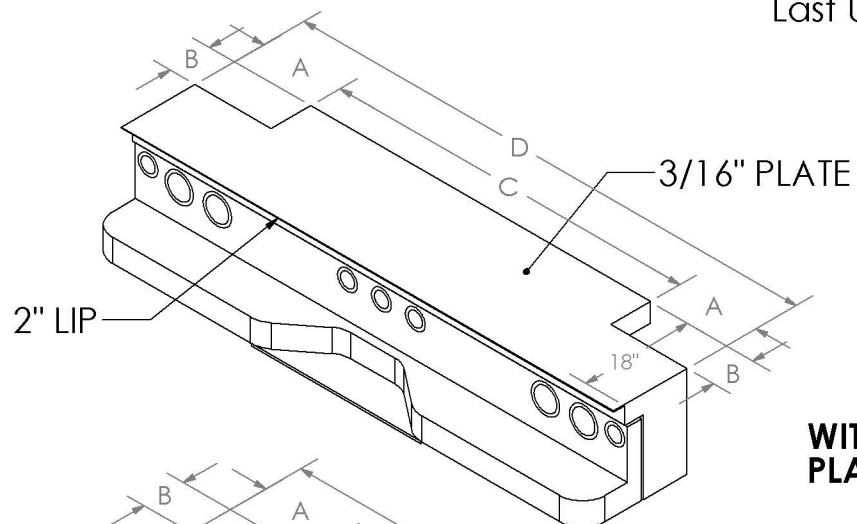

RAM CRANEMASTER OPTIONAL REAR PLATFORMS

Last Update: 09/23/16

WITH 18" REAR PLATFORM

WITH 24" REAR PLATFORM

	A	B	C	D
F18(24)X93-NOTCH	16 1/2	7	60	93
F18(24)X96-NOTCH	18	7	60	96
F24X93-UB-NOTCH	16 1/2	7	60	93
F24X96-UB-NOTCH	18	7	60	96