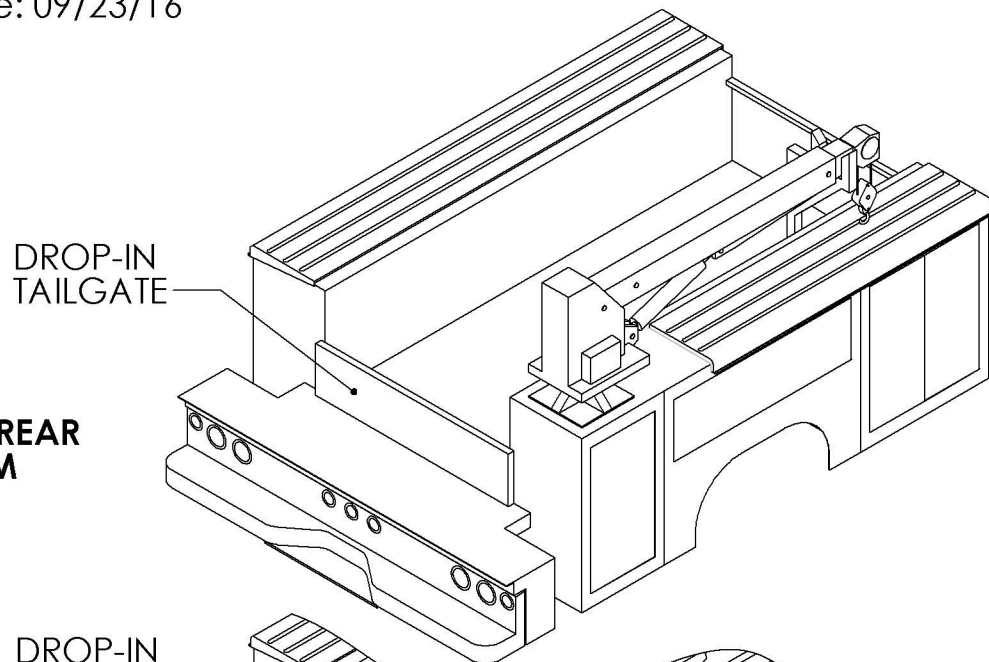

RAM CRANEMASTER OPTIONAL REAR PLATFORMS

Last Update: 09/23/16

WITH 18" REAR PLATFORM

WITH 24" REAR PLATFORM

	A	B	C	D
F18(24)X93-NOTCH	16 1/2	7	60	93
F18(24)X96-NOTCH	18	7	60	96
F24X93-UB-NOTCH	16 1/2	7	60	93
F24X96-UB-NOTCH	18	7	60	96