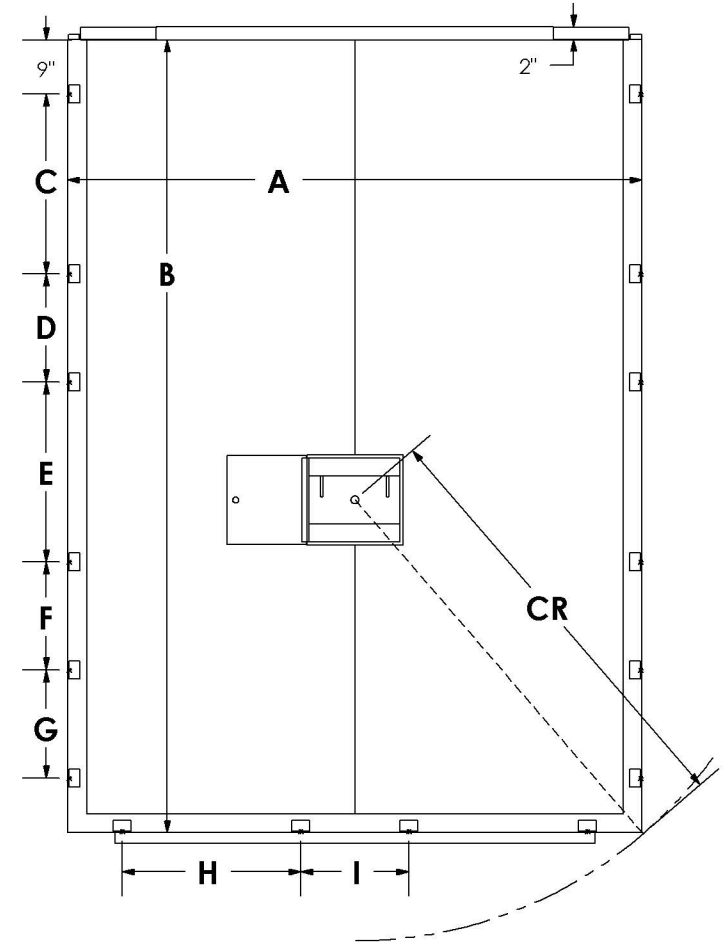

RAM RANCHER BODY DIMENSIONS

Last Updated 7/17/2015

25,000 lbs. GOOSENECK HITCH RATING
 5,000 lbs. TONGUE WEIGHT
 4" LONGITUDINALS
 12 GAUGE DIAMOND PLATE FLOOR

TOP VIEW DIMENSIONS

CHEVY/GMC RANCHER BODY GENERAL DIMENSIONS (IN INCHES)

SIZE	A	B	C	D	E	F	G	H	I	CR
HTRR9684 8' X 7'	84 1/4	96	29 3/4	18	29 3/4	-	-	24	18	65 1/4
HTRR9696 8' X 8'	95 3/4	96	29 3/4	18	29 3/4	-	-	29 3/4	18	69
HTRR10896 9' X 8'	95 3/4	108	36	18	36	-	-	29 3/4	18	75 1/2
HTRR13296 11' X 8'	95 3/4	132	30	18	30	18	18	29 3/4	18	75 1/2