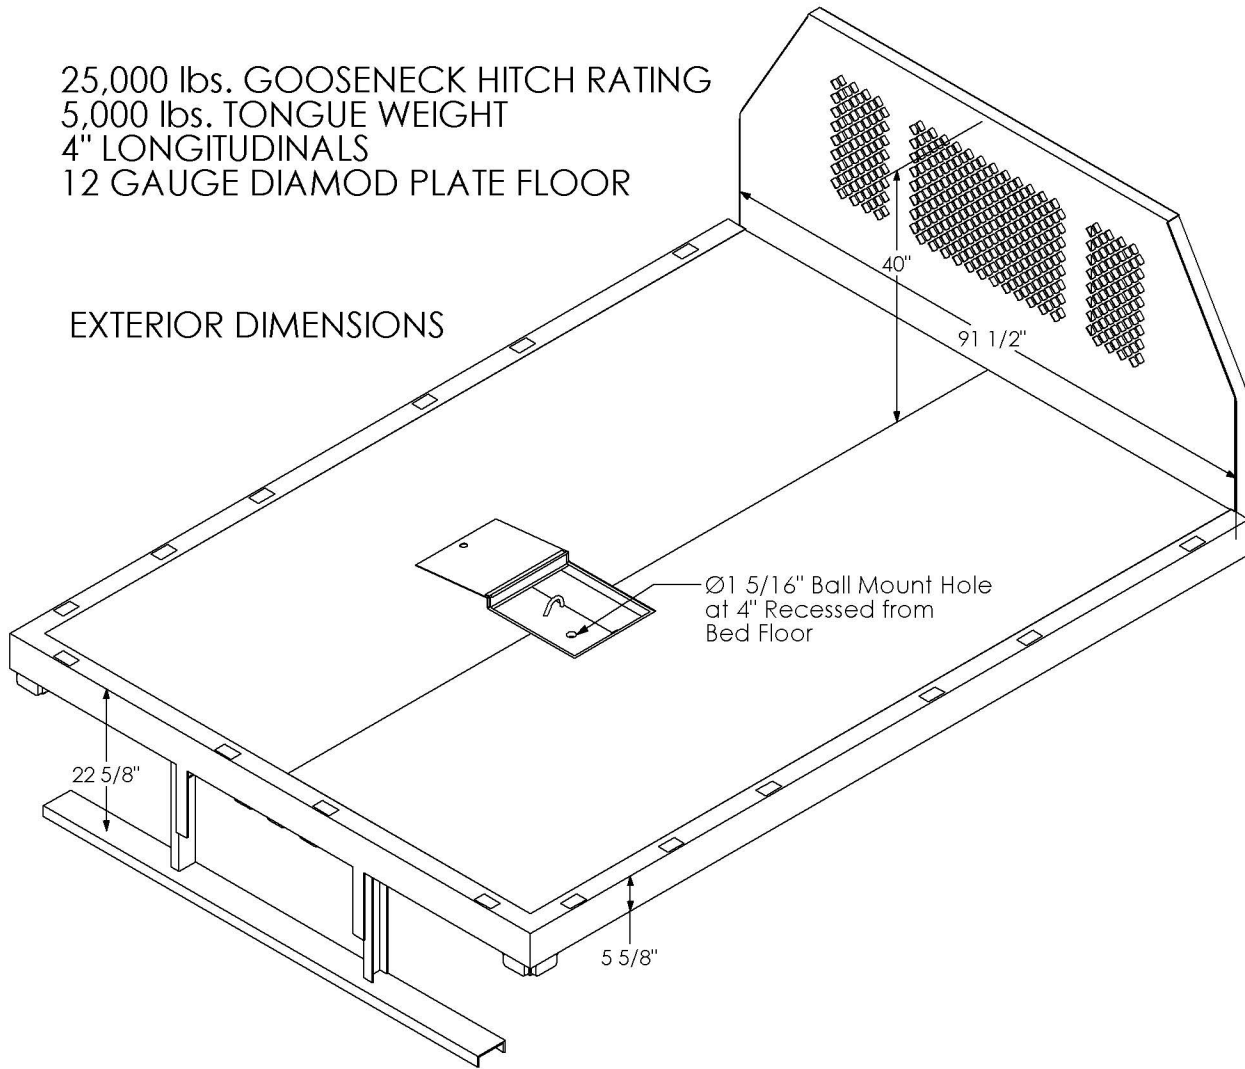

RAM RANCHER BODY DIMENSIONS

Last Updated 7/17/2015

25,000 lbs. GOOSENECK HITCH RATING
 5,000 lbs. TONGUE WEIGHT
 4" LONGITUDINALS
 12 GAUGE DIAMOND PLATE FLOOR

TOP VIEW DIMENSIONS

CHEVY/GMC RANCHER BODY GENERAL DIMENSIONS (IN INCHES)

SIZE	A	B	C	D	E	F	G	H	I	CR
HTRR9684 8' X 7'	84 1/4	96	29 3/4	18	29 3/4	-	-	24	18	65 1/4
HTRR9696 8' X 8'	95 3/4	96	29 3/4	18	29 3/4	-	-	29 3/4	18	69
HTRR10896 9' X 8'	95 3/4	108	36	18	36	-	-	29 3/4	18	75 1/2
HTRR13296 11' X 8'	95 3/4	132	30	18	30	18	18	29 3/4	18	75 1/2