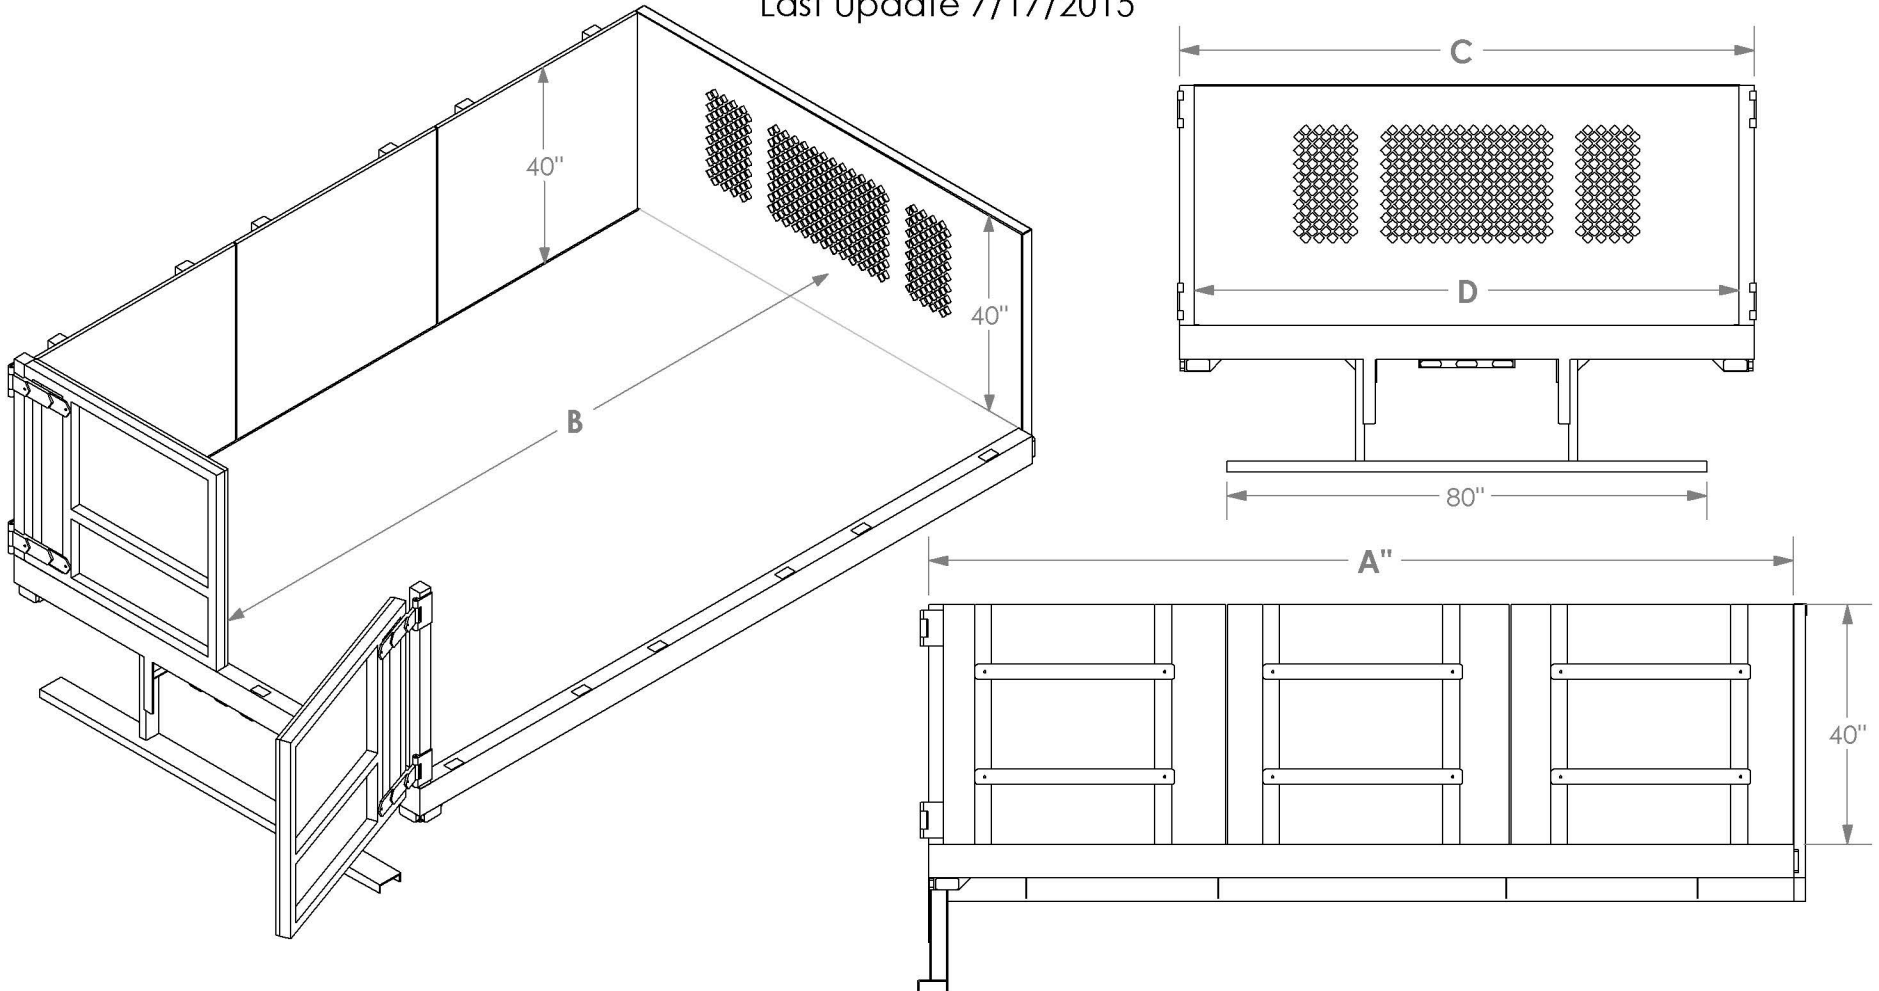

RAM LANDSCAPE BODIES DIMENSIONS

Last Update 7/17/2015

		LANDSCAPE BODIES DIMENSIONS (INCHES)			
	Number of side gates per side	A OVERALL BED LENGTH	B OVERALL BED ID LENGTH	C OVERALL BED WIDTH	D OVERALL BED ID WIDTH
HTFB10884	2	108	105 1/4	84 1/4	78 3/4
HTFB10896	2	108	105 1/4	95 3/4	90 1/4
HTFB14496	3	144	141 1/4	95 3/4	90 1/4