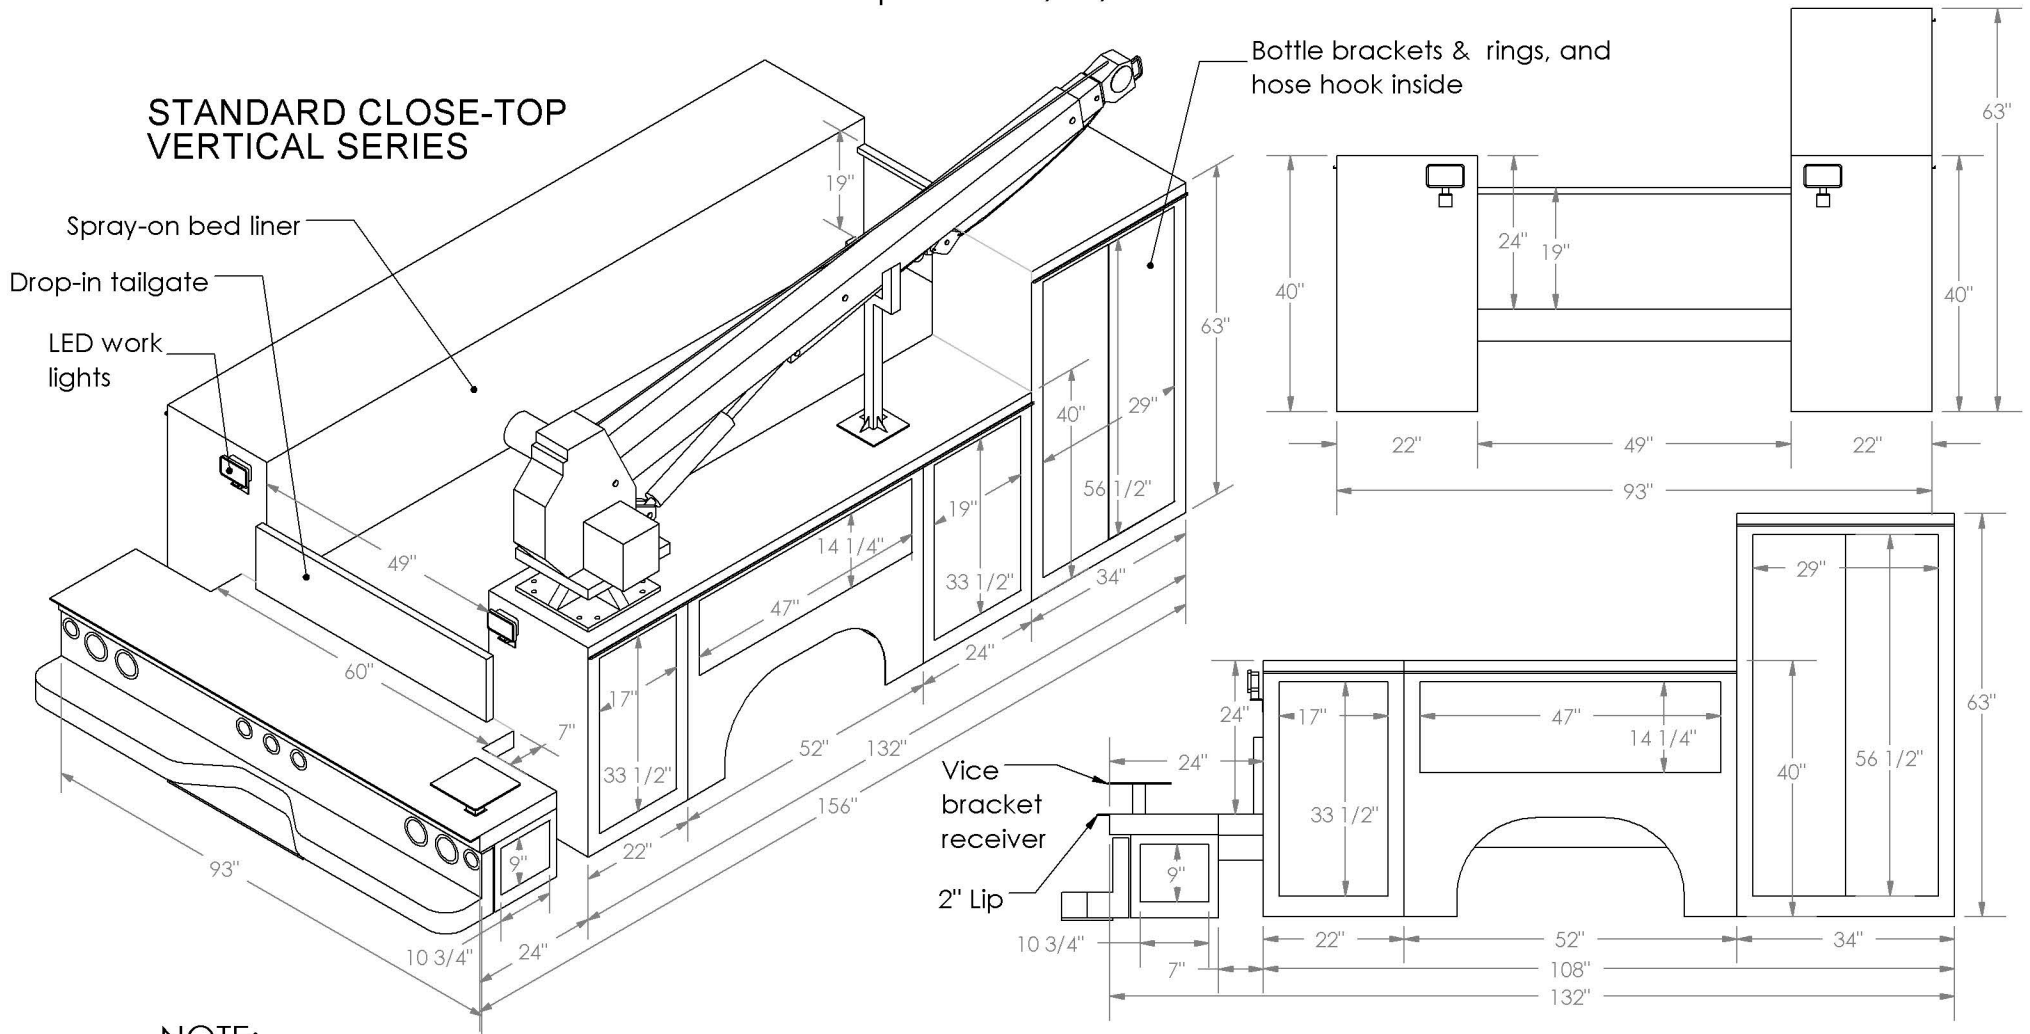

RAM 9-FT & 11-FT MECHANICS MASTER DIMENSIONS

Last Update: 07/17/2015

NOTE:

- 1) DOOR COMPARTMENT DIMENSIONS ARE THE CLEAR DOOR OPENING.
- 2) DIMENSIONS WITH FORWARD SLASH ARE DRW / DRW GTY WIDE AXLE.
- 3) BODY WITH REAR PLATFORM OPTION COMES STANDARD WITH A DROP-IN TAILGATE
- 4) CRANE AND BOOM REST SHOWN HERE ARE FOR ILLUSTRATION ONLY. ACTUAL SIZES WILL VARIES.
- 5) STABILIZER NOT SHOWN HERE BUT IT IS A STANDARD FEATURE.